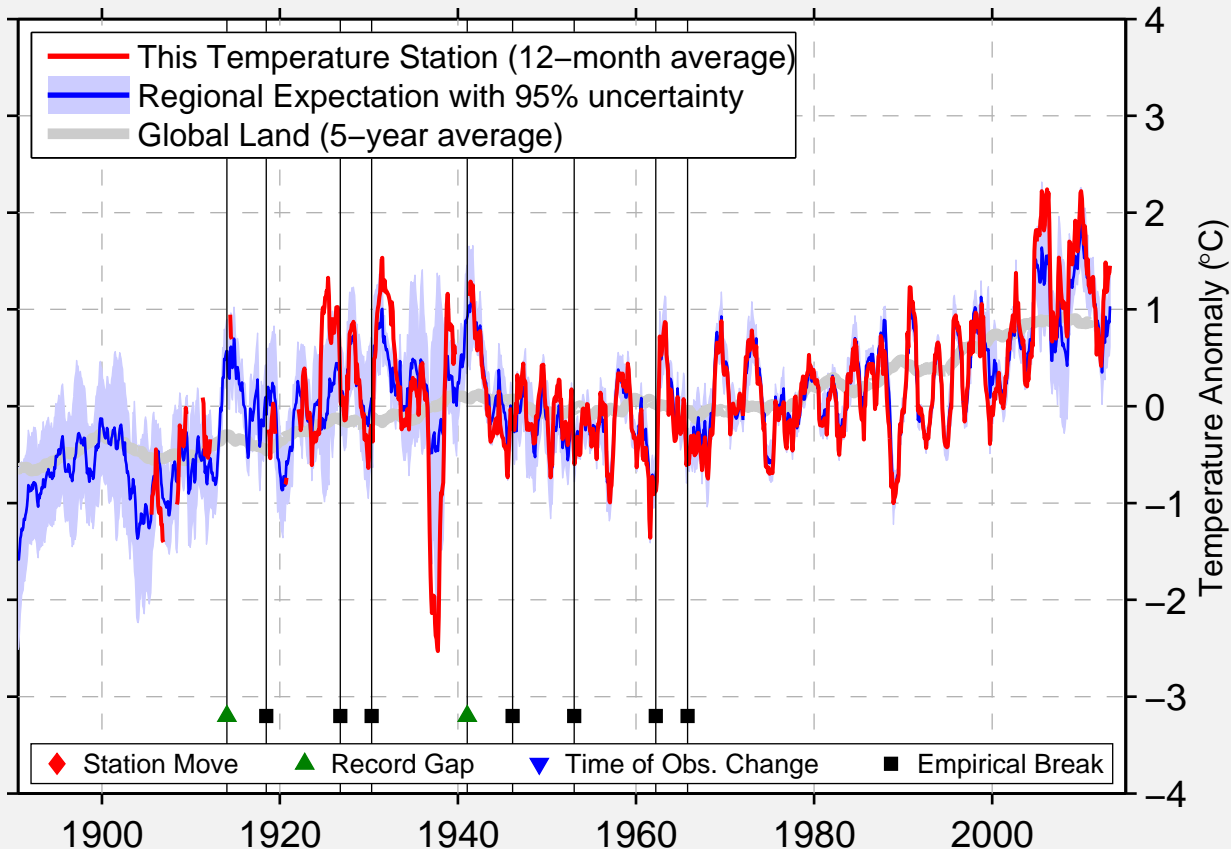

# ZINDER-AERO

13.777 N, 8.977 E (Niger)

Data Quality Controlled and Aligned at Breakpoints

Berkeley Earth