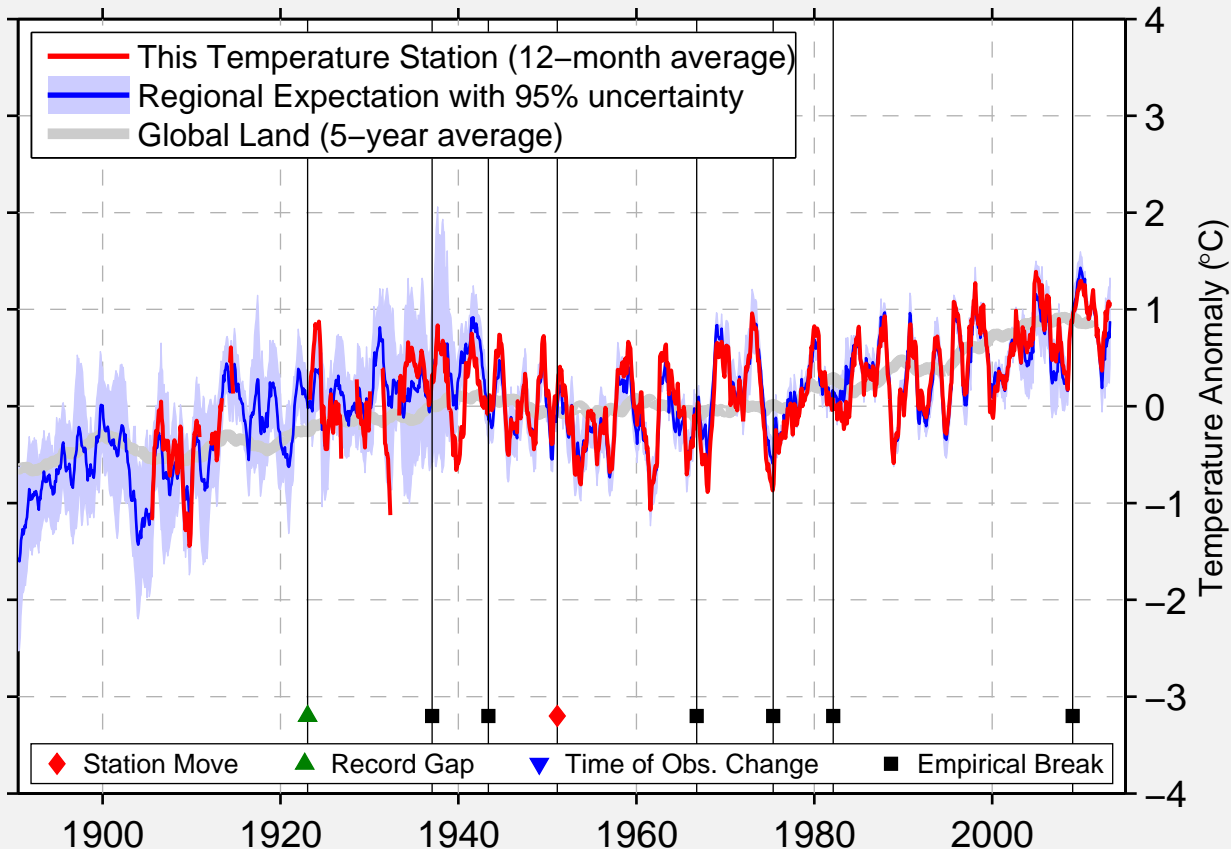

NIAMEY AERO

13.509 N, 2.121 E (Niger)

Data Quality Controlled and Aligned at Breakpoints

Berkeley Earth