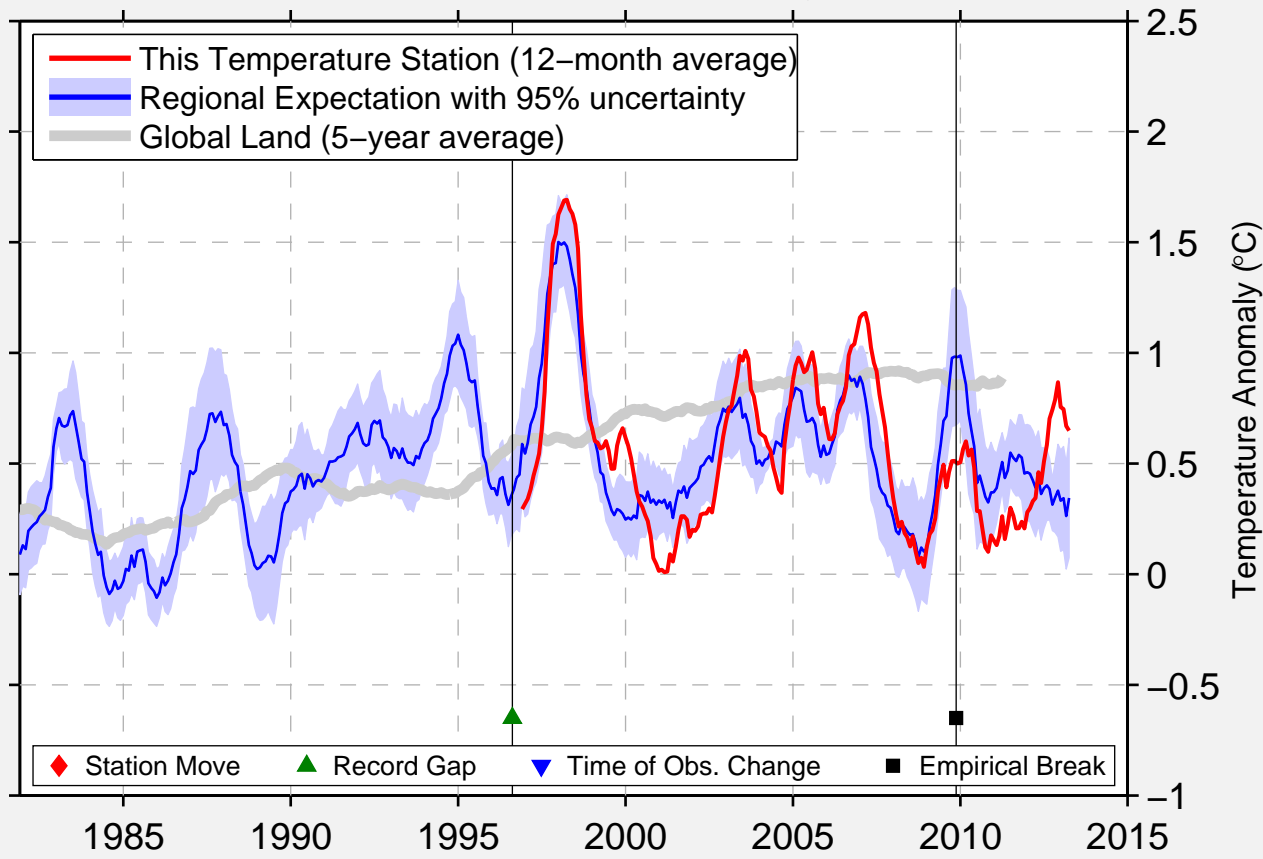

JINOTEGA

13.083 N, 85.983 W (Nicaragua)

Data Quality Controlled and Aligned at Breakpoints

Berkeley Earth