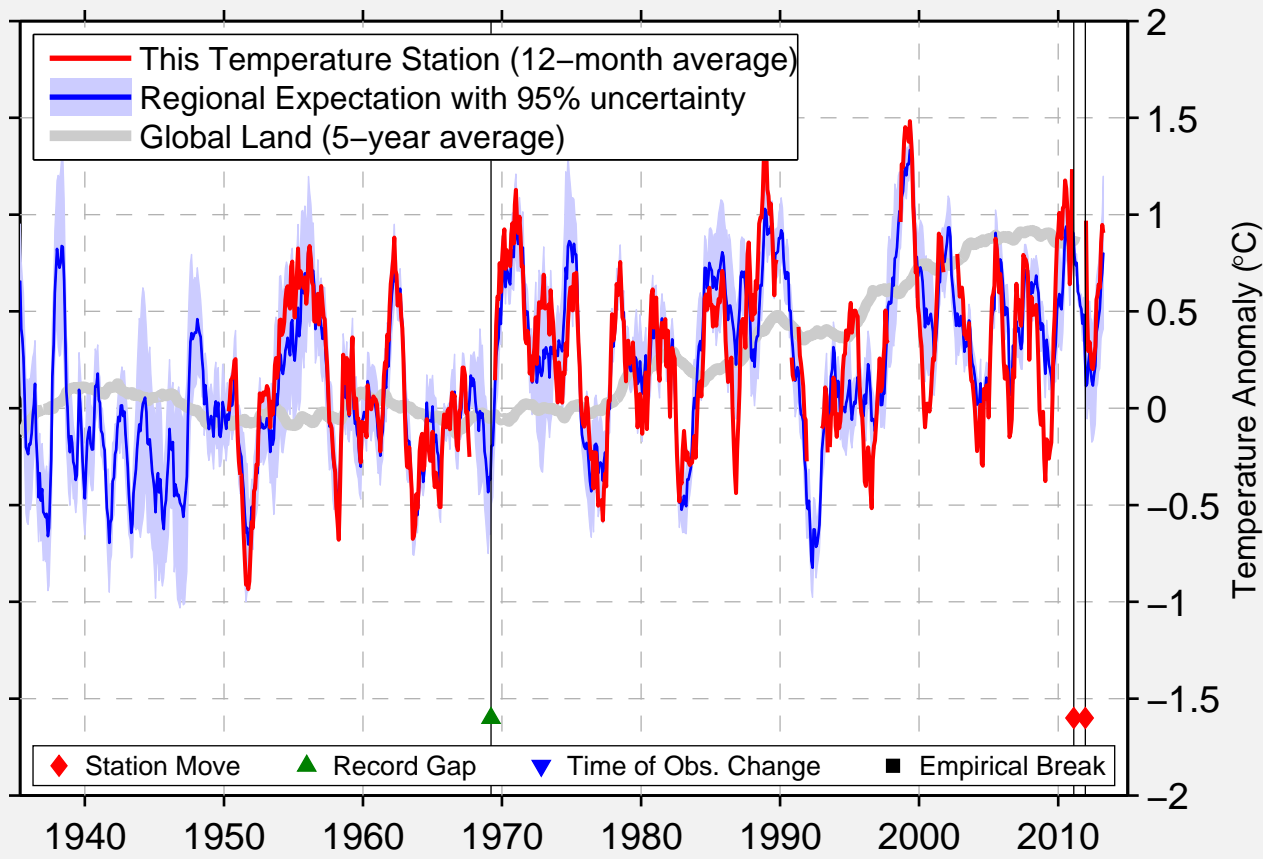

TARA HILLS AWS

44.517 S, 169.879 E (New Zealand)

Data Quality Controlled and Aligned at Breakpoints

Berkeley Earth