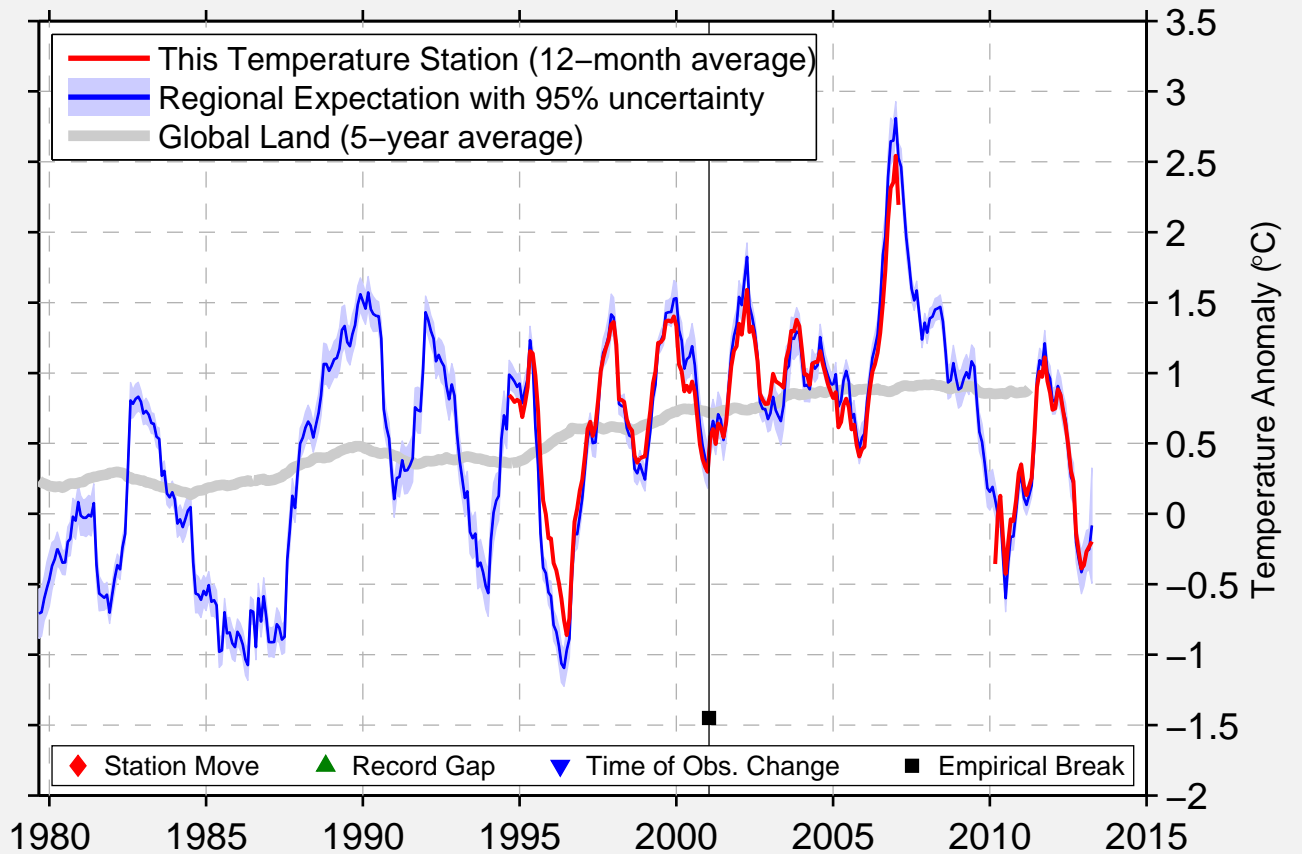

F3-FB-1

54.854 N, 4.696 E (Netherlands)

— This Temperature Station (12-month average)
— Regional Expectation with 95% uncertainty
— Global Land (5-year average)

◆ Station Move ▲ Record Gap ▼ Time of Obs. Change ■ Empirical Break

Data Quality Controlled and Aligned at Breakpoints

Berkeley Earth