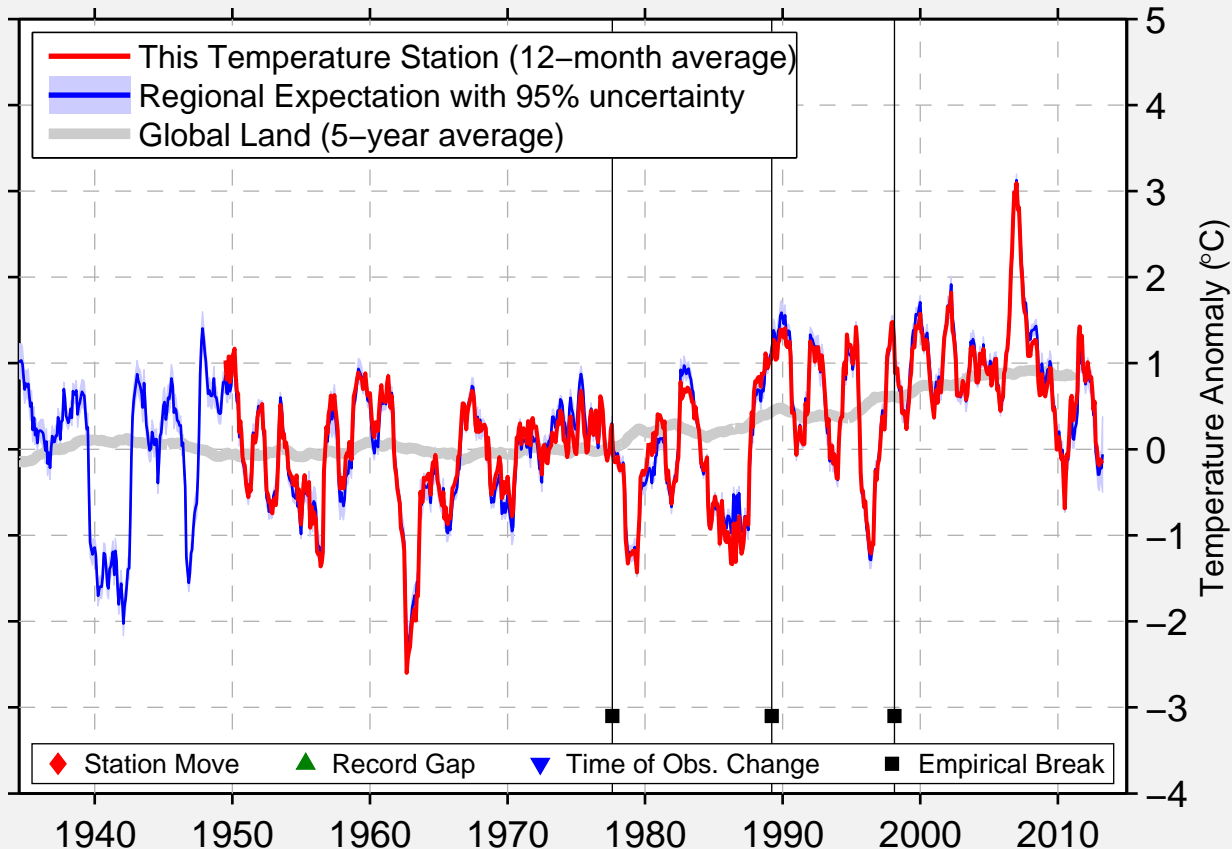

LEEUWARDEN

53.220 N, 5.760 E (Netherlands)

Data Quality Controlled and Aligned at Breakpoints

Berkeley Earth