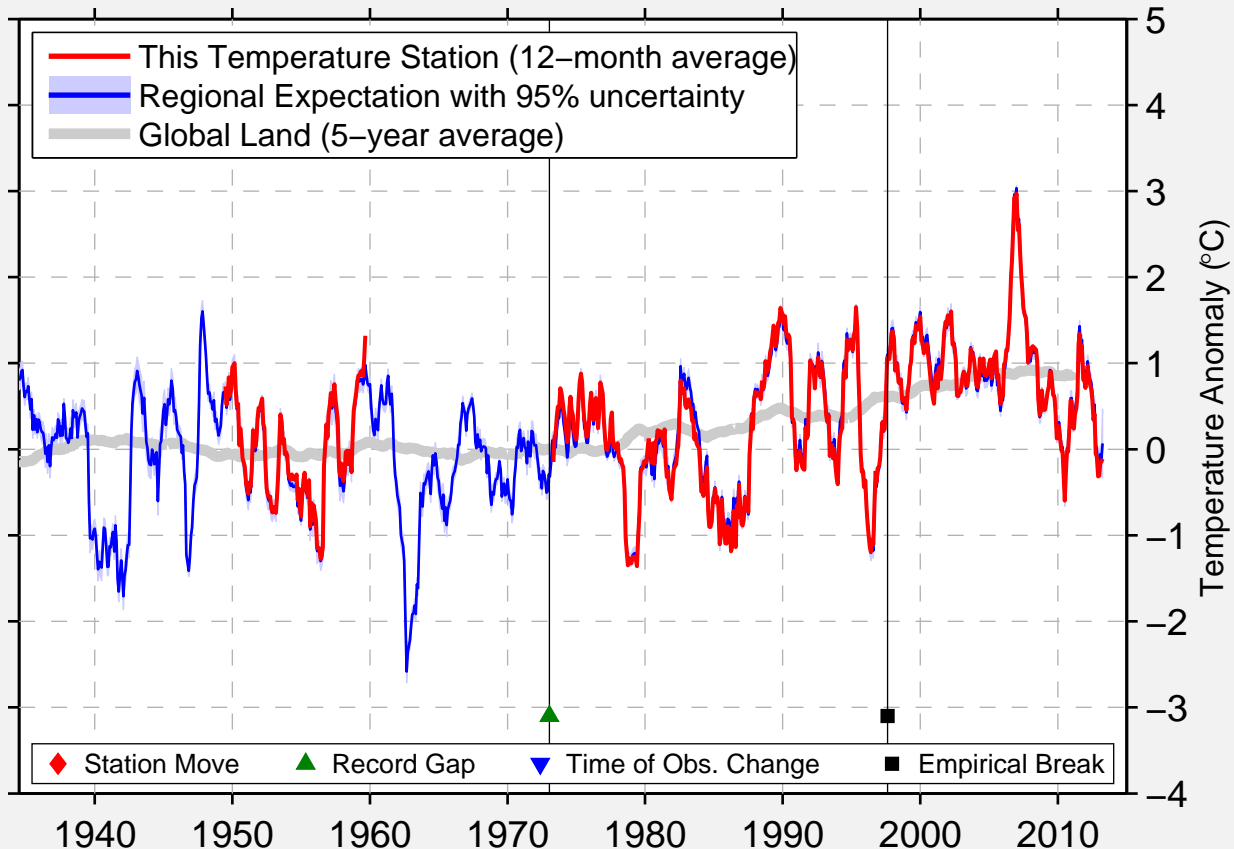

AMSTERDAM AP SCHIPHOL

52.308 N, 4.778 E (Netherlands)

Data Quality Controlled and Aligned at Breakpoints

Berkeley Earth