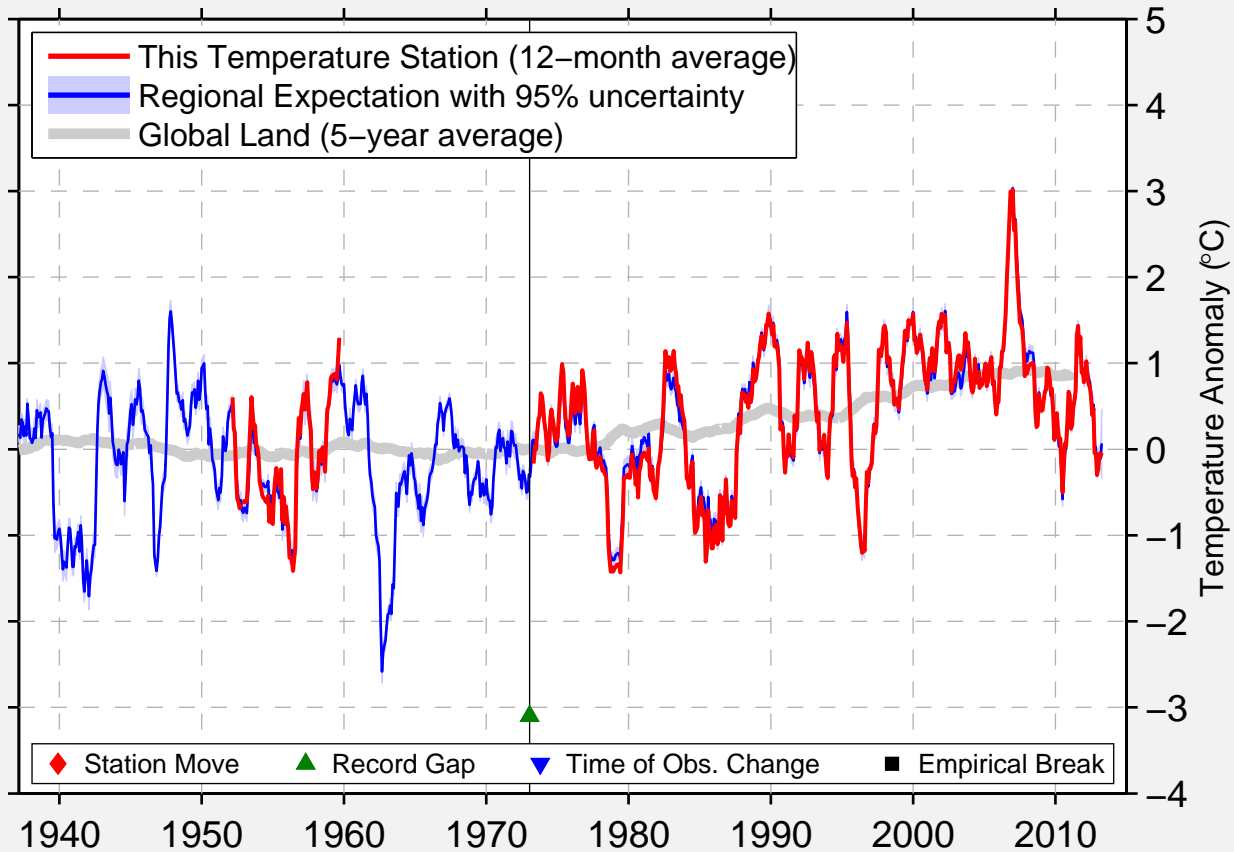

# DEELEN

52.052 N, 5.869 E (Netherlands)

Data Quality Controlled and Aligned at Breakpoints

Berkeley Earth