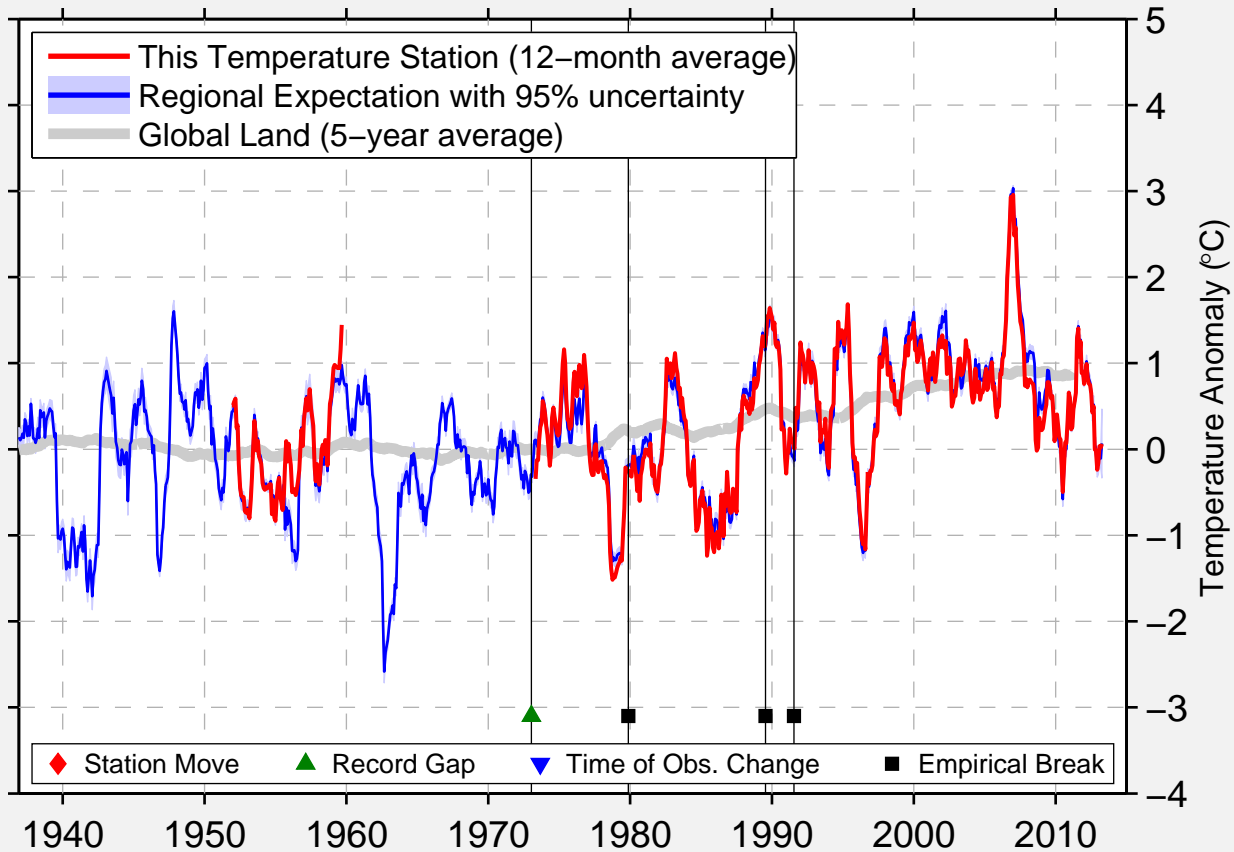

# VOLKEL

51.652 N, 5.701 E (Netherlands)

Data Quality Controlled and Aligned at Breakpoints

Berkeley Earth