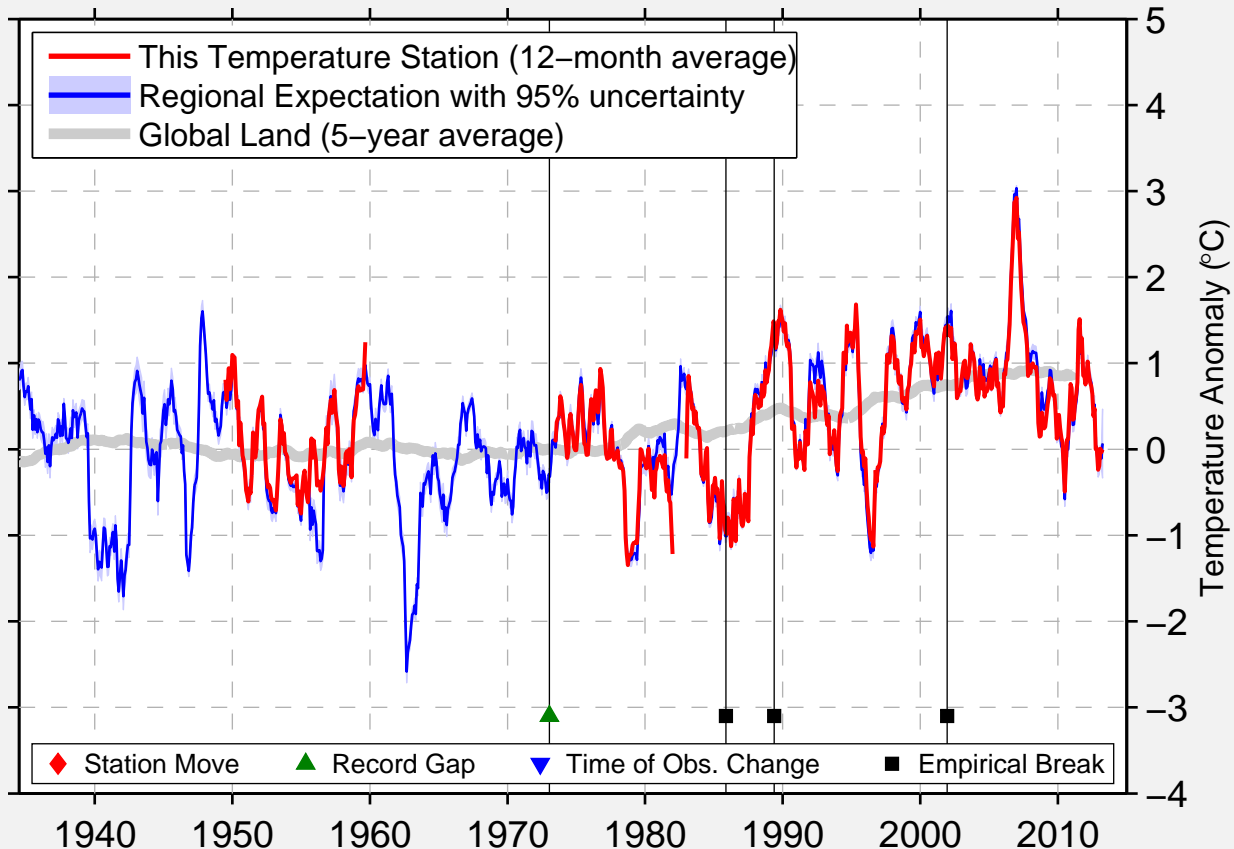

GILZE RIJEN

51.566 N, 4.934 E (Netherlands)

Data Quality Controlled and Aligned at Breakpoints

Berkeley Earth