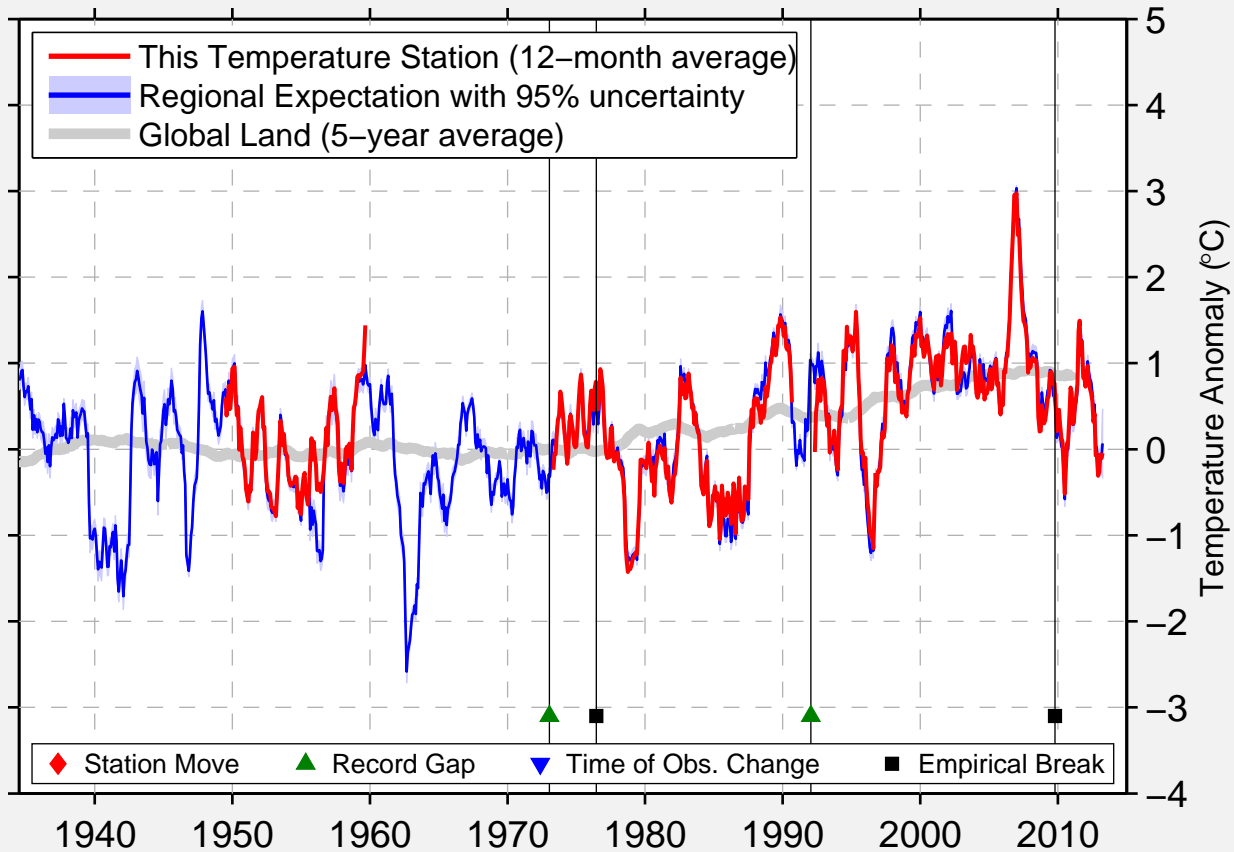

# EINDHOVEN AP

51.450 N, 5.397 E (Netherlands)

Data Quality Controlled and Aligned at Breakpoints

Berkeley Earth