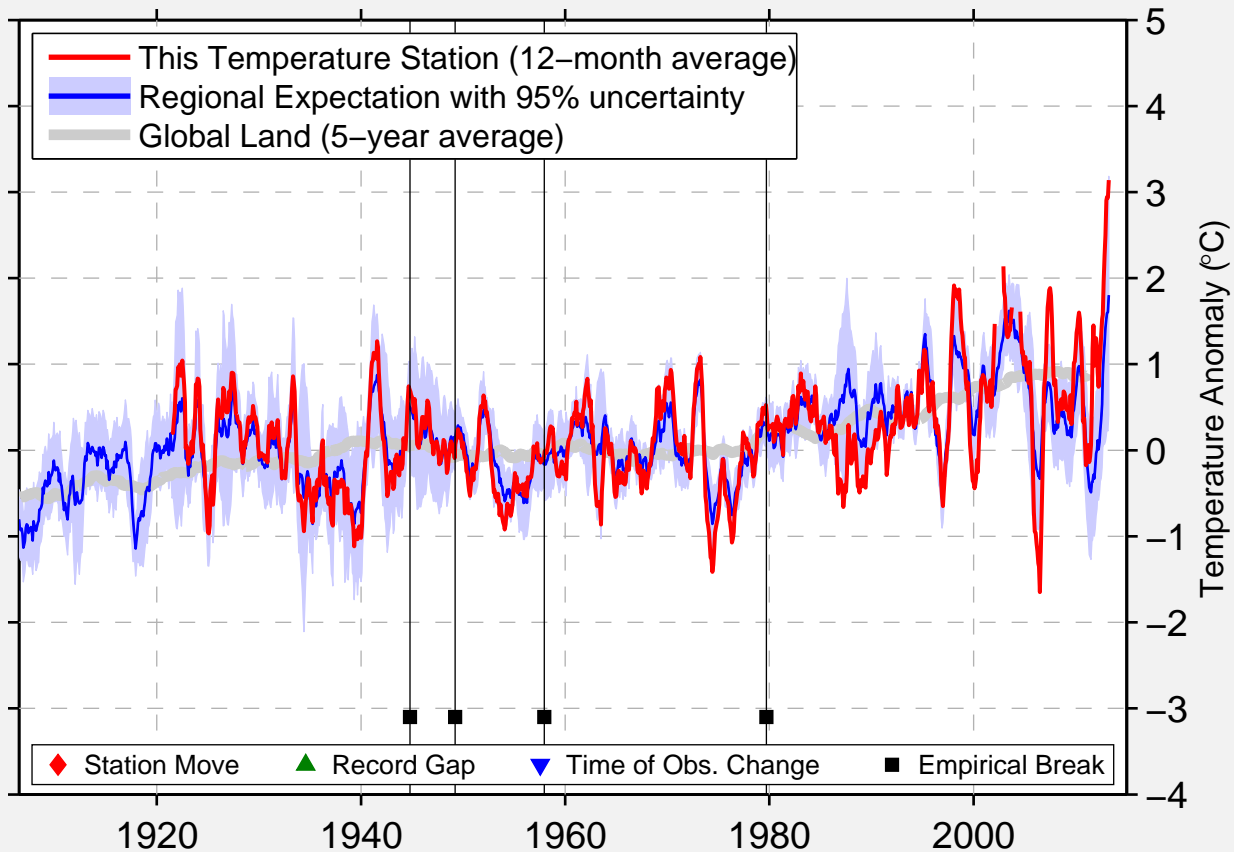

WINDHOEK

22.566 S, 17.086 E (Namibia)

Data Quality Controlled and Aligned at Breakpoints

Berkeley Earth