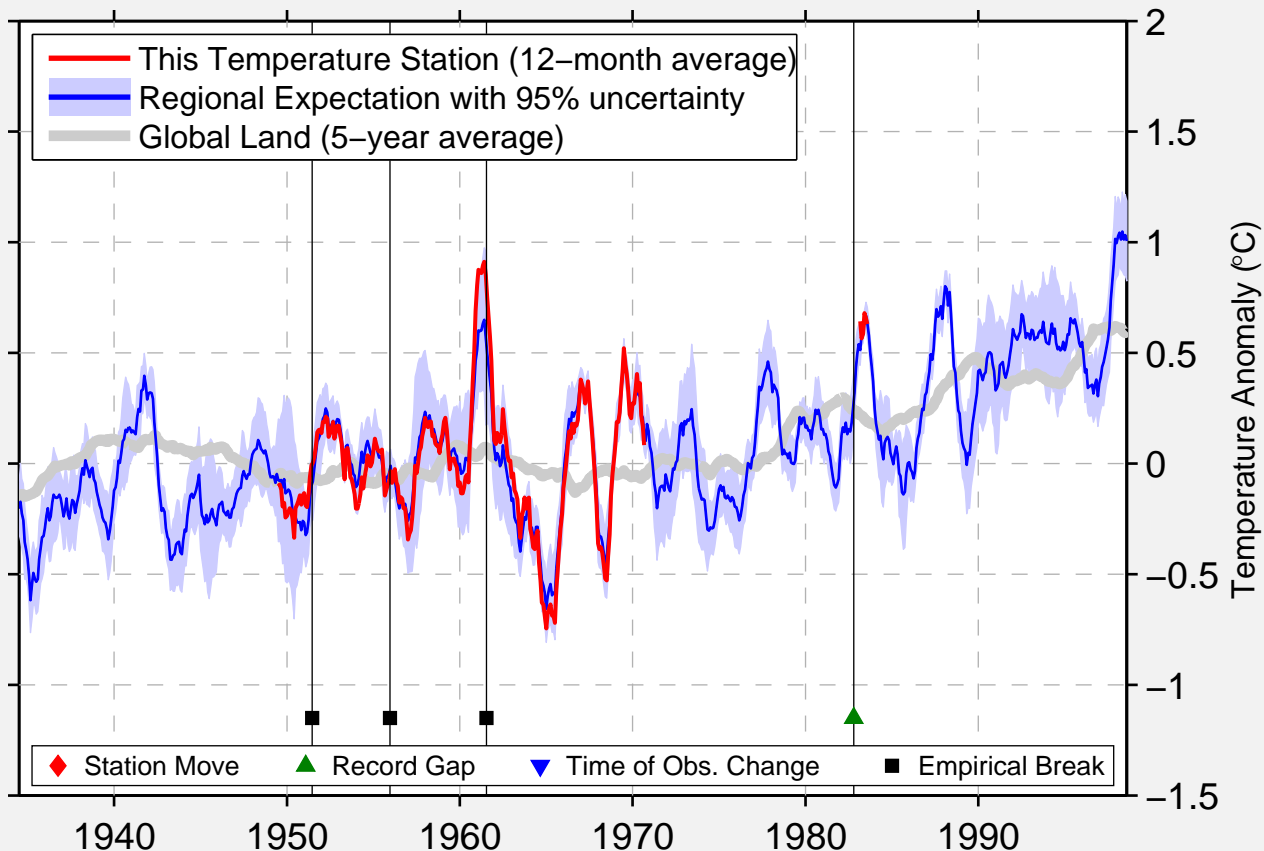

# LUMBO PORTUGUESE E. AFRICA

15.027 S, 40.670 E (Mozambique)

Data Quality Controlled and Aligned at Breakpoints

Berkeley Earth