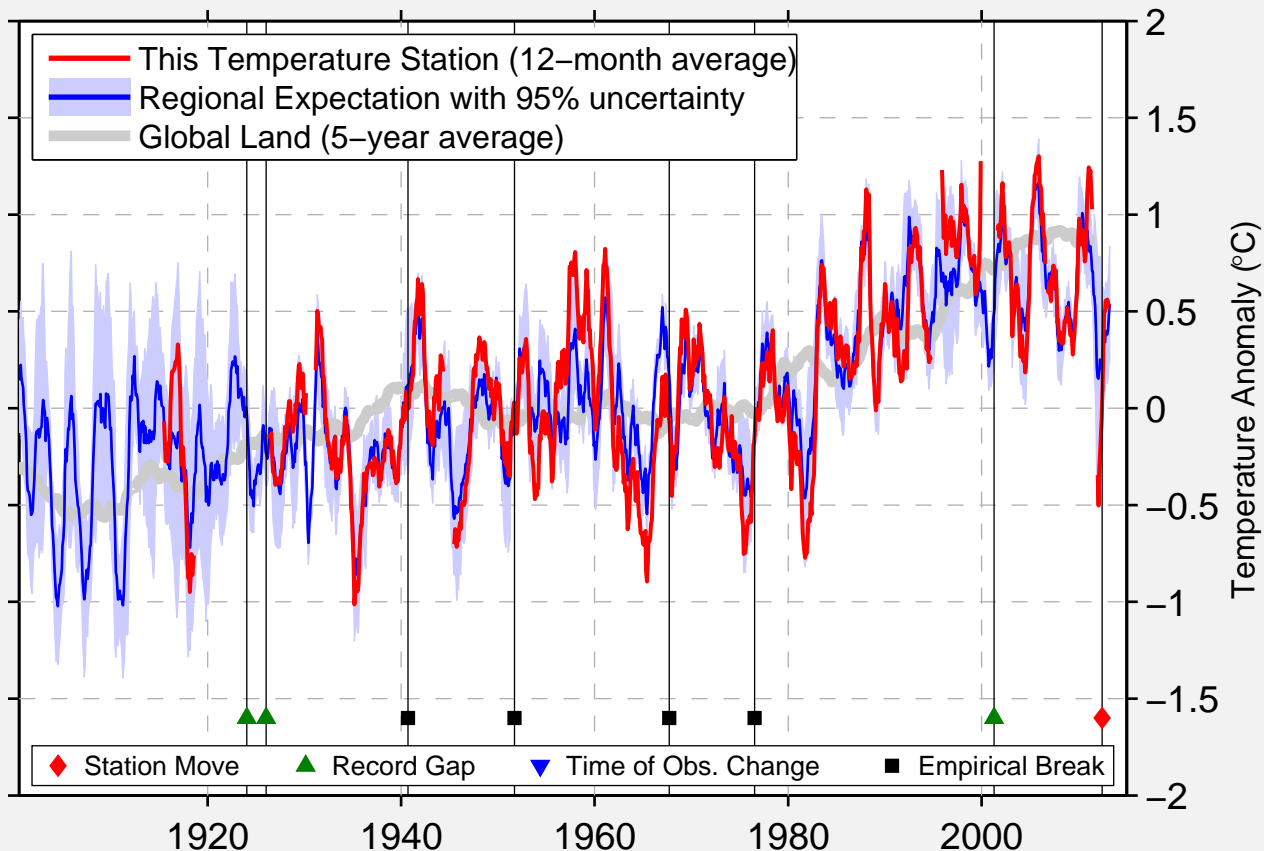

QUELIMANE

17.865 S, 36.871 E (Mozambique)

Data Quality Controlled and Aligned at Breakpoints

Berkeley Earth