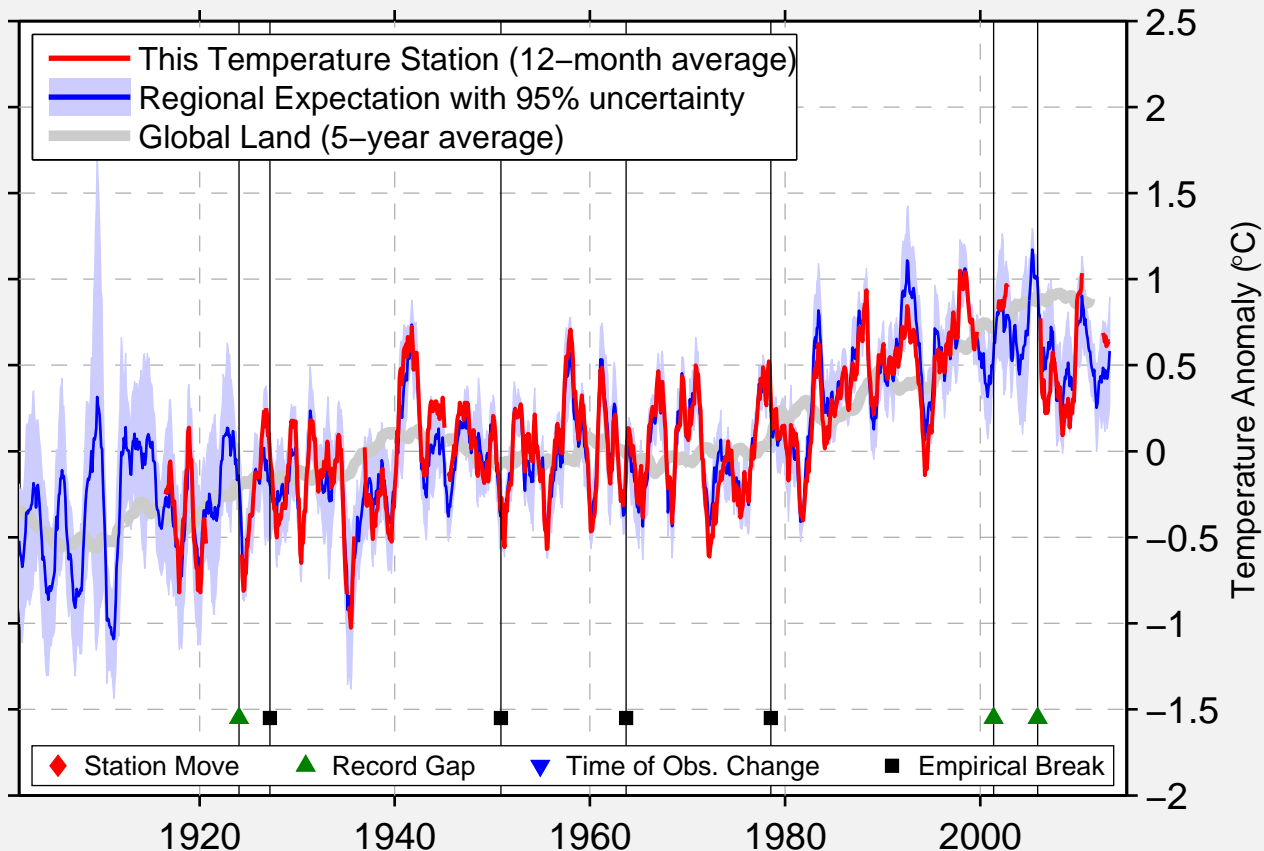

INHAMBANE MOZA INHA

23.867 S, 35.383 E (Mozambique)

Data Quality Controlled and Aligned at Breakpoints

Berkeley Earth