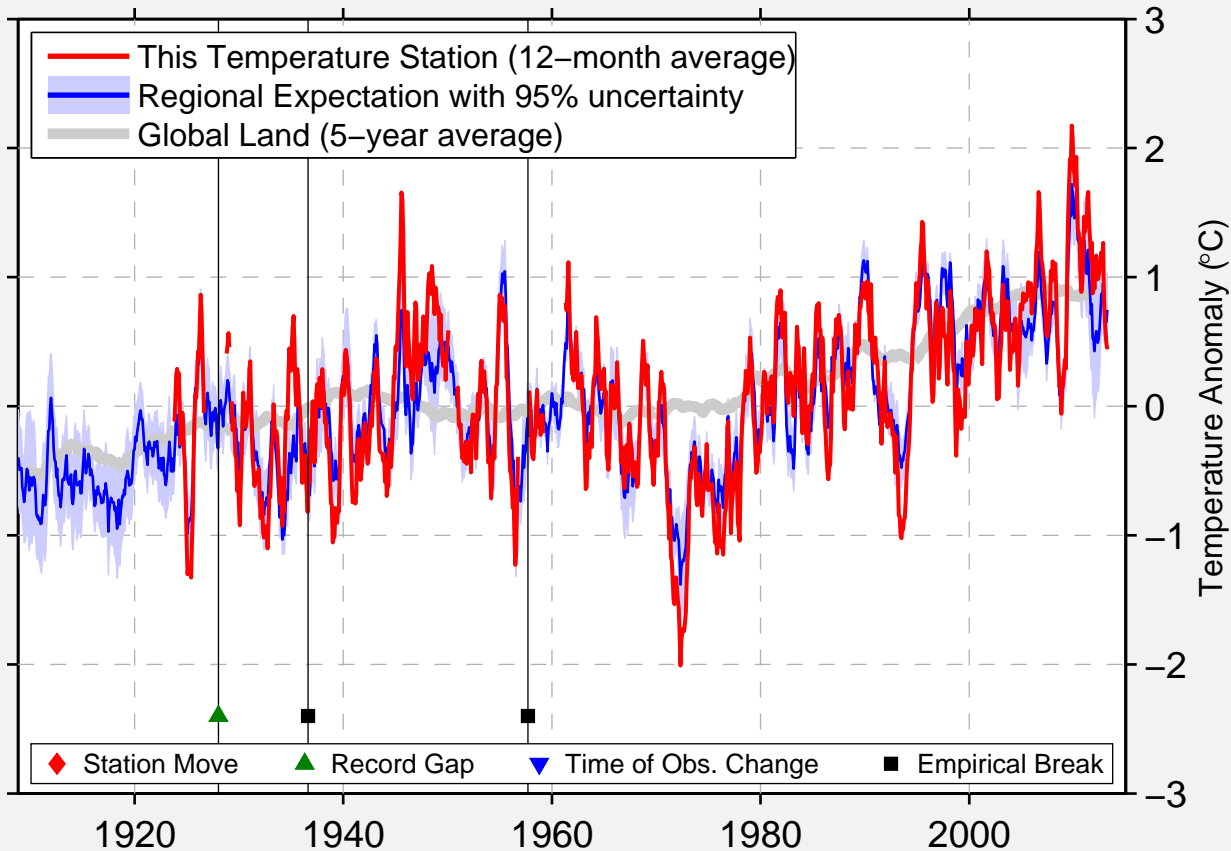

MEKNES

33.883 N, 5.528 W (Morocco)

Data Quality Controlled and Aligned at Breakpoints

Berkeley Earth