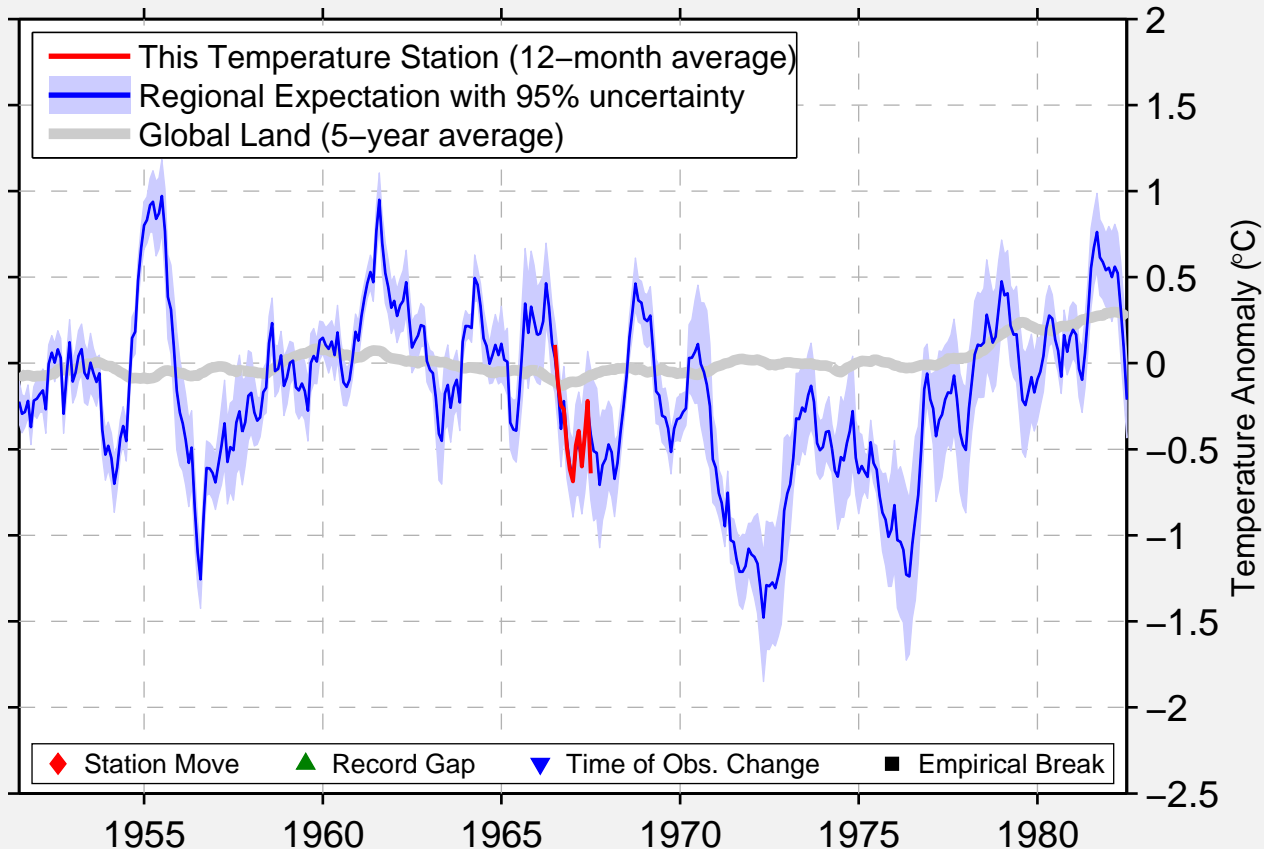

IFRANE

33.500 N, 5.167 W (Morocco)

Data Quality Controlled and Aligned at Breakpoints

Berkeley Earth