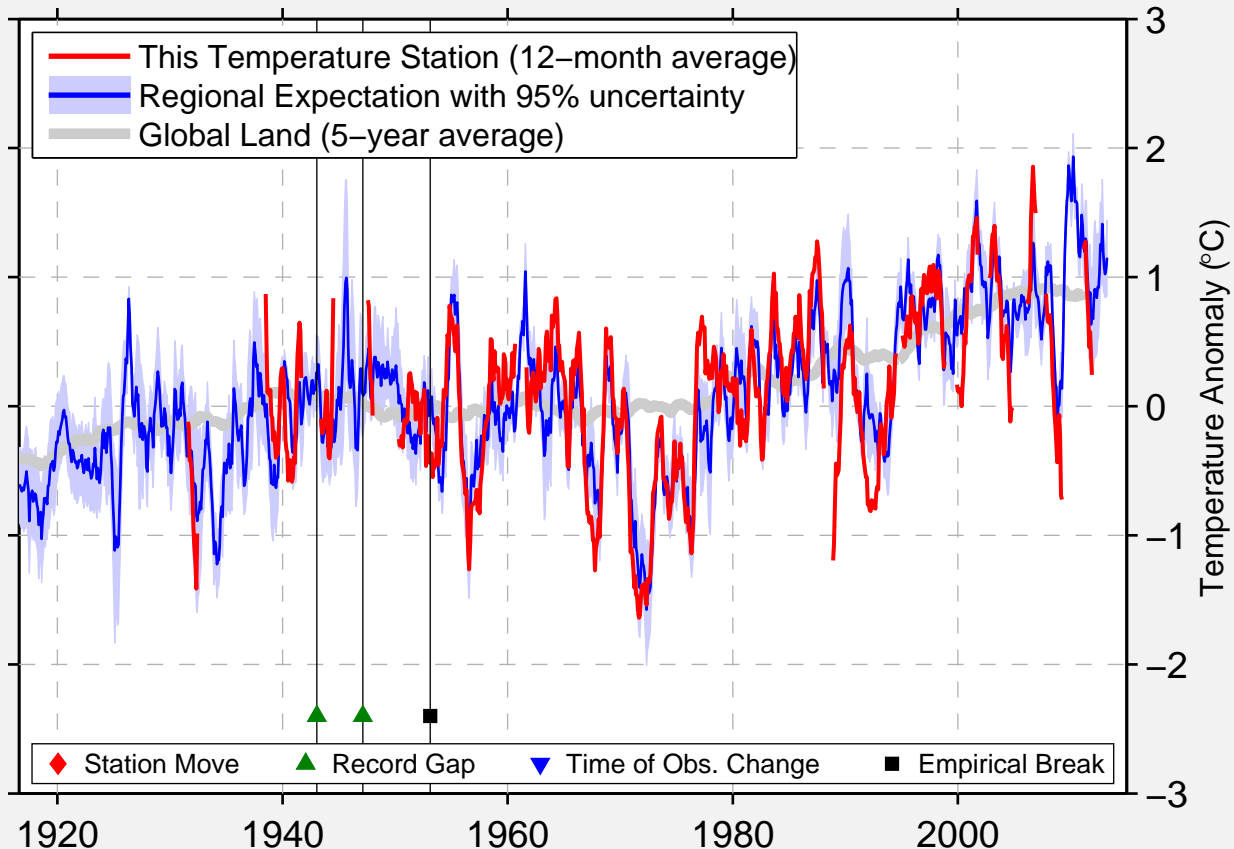

OUARZAZATE

30.933 N, 6.900 W (Morocco)

Data Quality Controlled and Aligned at Breakpoints

Berkeley Earth