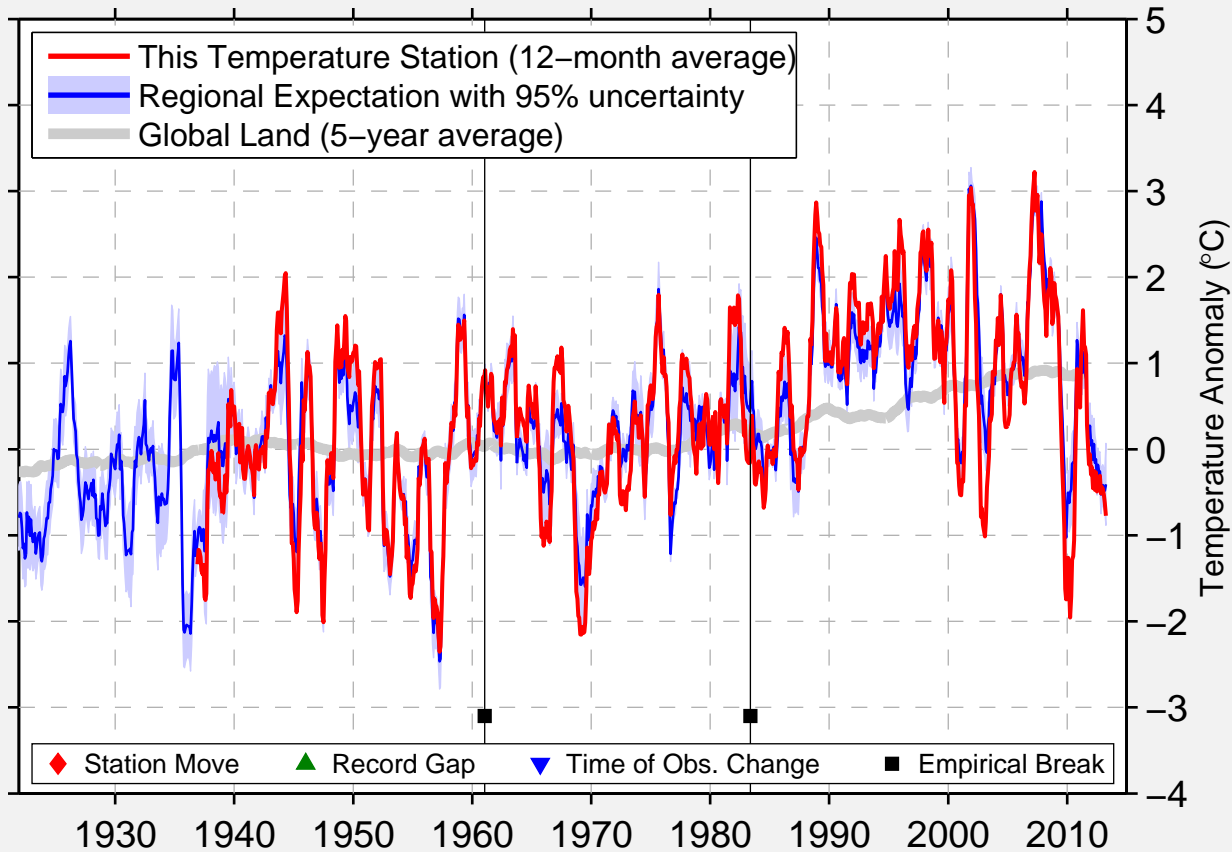

CHOYBALSAN (EAST AIRP.)

48.064 N, 114.438 E (Mongolia)

Data Quality Controlled and Aligned at Breakpoints

Berkeley Earth