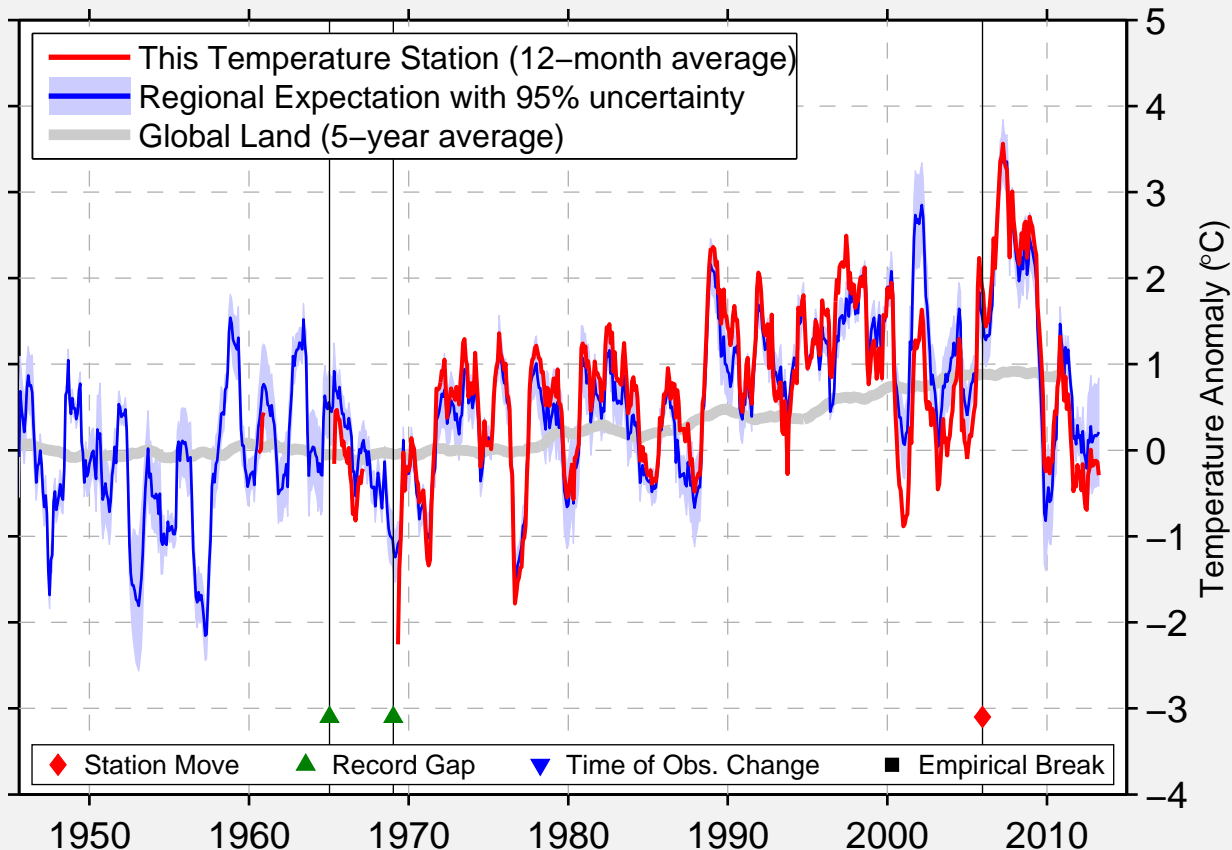

# ULAAN-BAATOR

47.900 N, 106.809 E (Mongolia)

Data Quality Controlled and Aligned at Breakpoints

Berkeley Earth