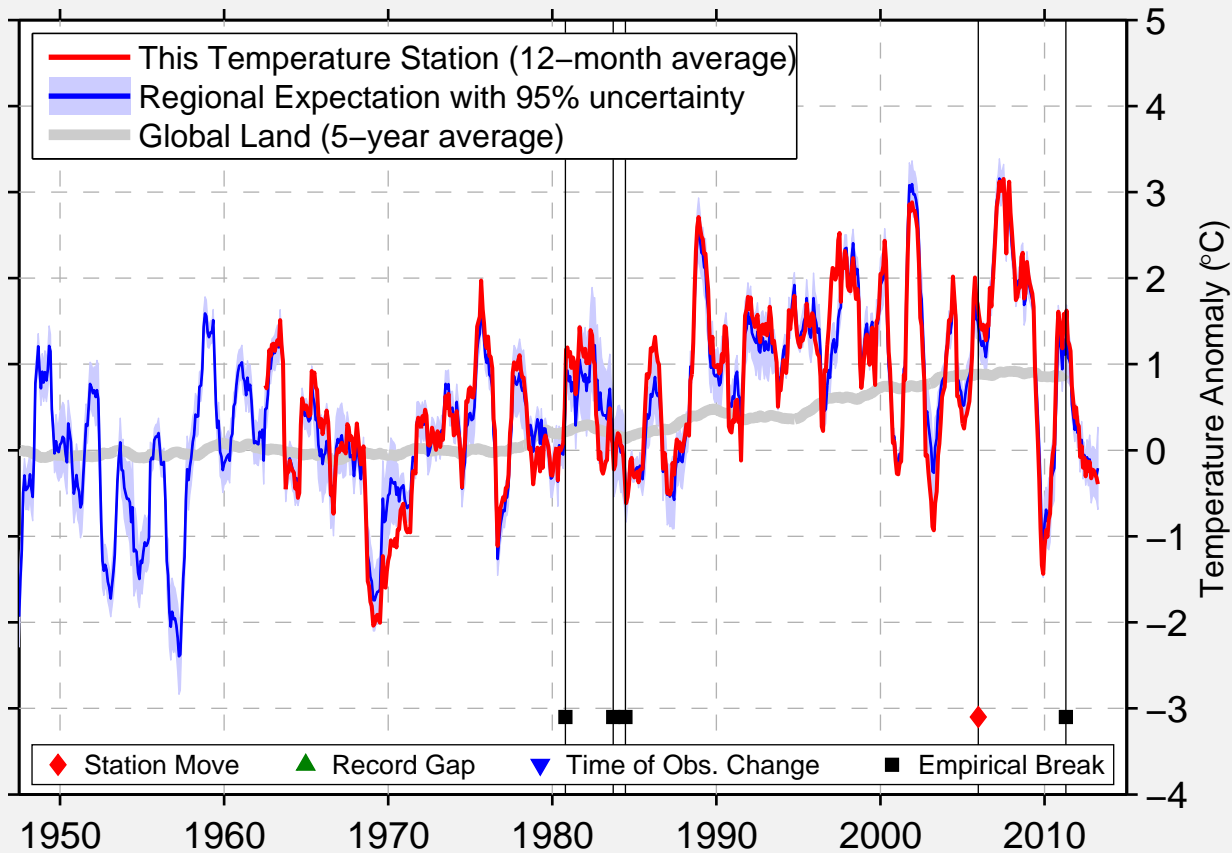

# BAYAN OVO HENTIY

47.800 N, 112.034 E (Mongolia)

Data Quality Controlled and Aligned at Breakpoints

Berkeley Earth