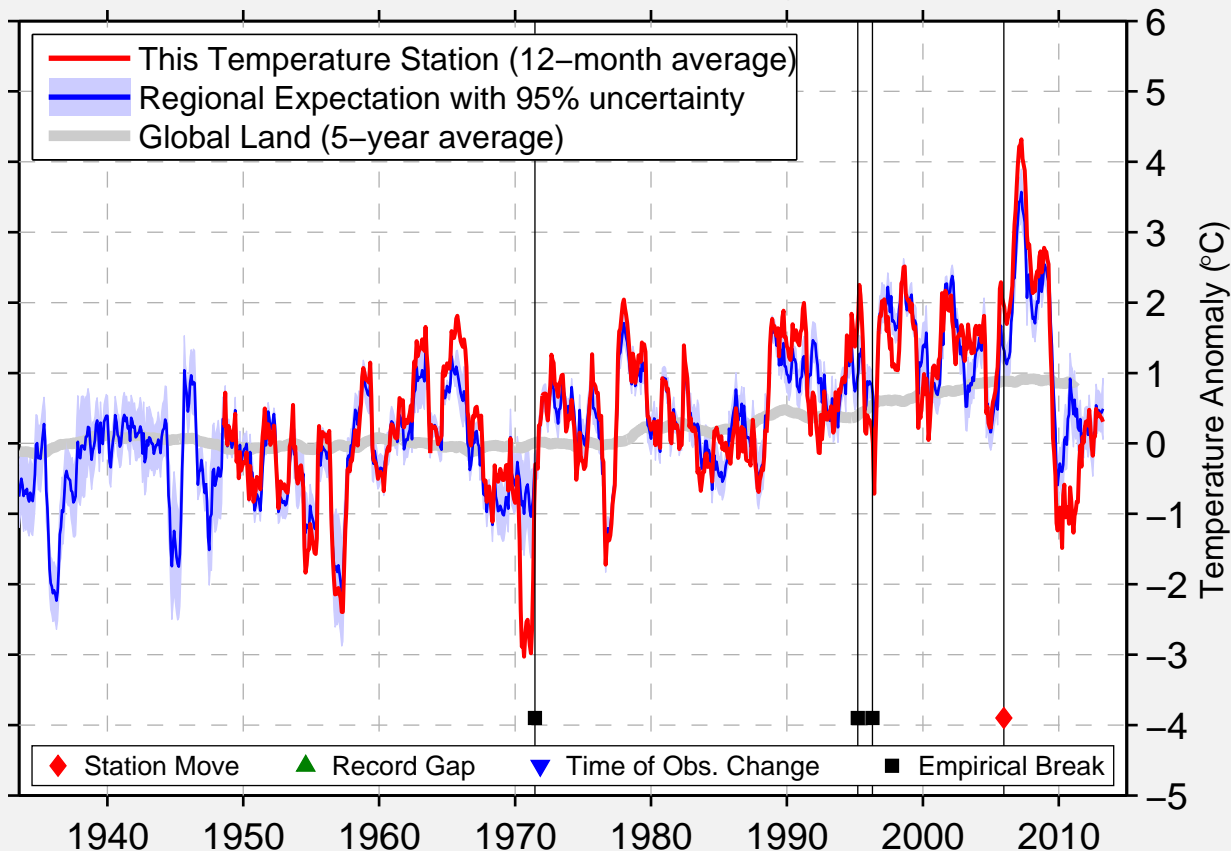

HUZHIRT SOUTH HANGAY

46.900 N, 102.709 E (Mongolia)

Data Quality Controlled and Aligned at Breakpoints

Berkeley Earth