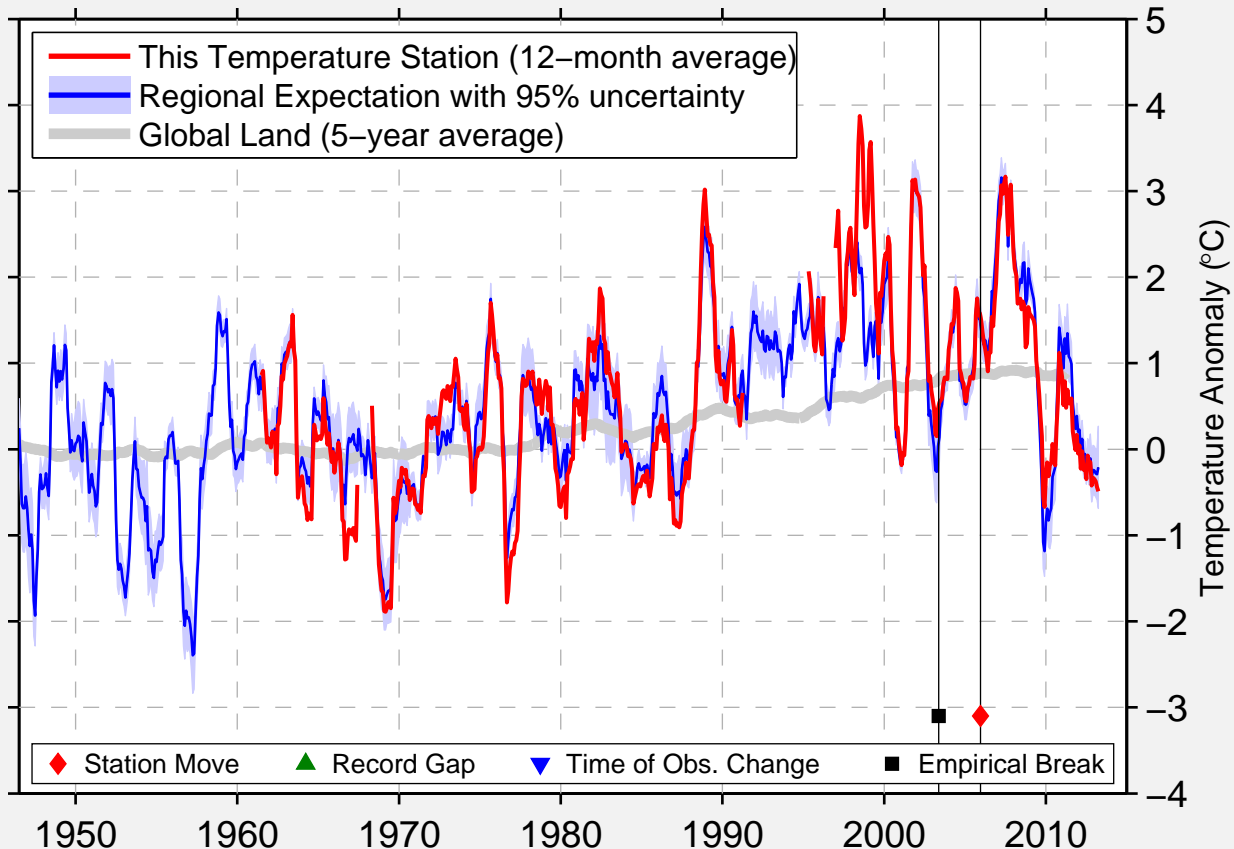

BARUM-URT SUHBAATAR

46.700 N, 113.217 E (Mongolia)

Data Quality Controlled and Aligned at Breakpoints

Berkeley Earth