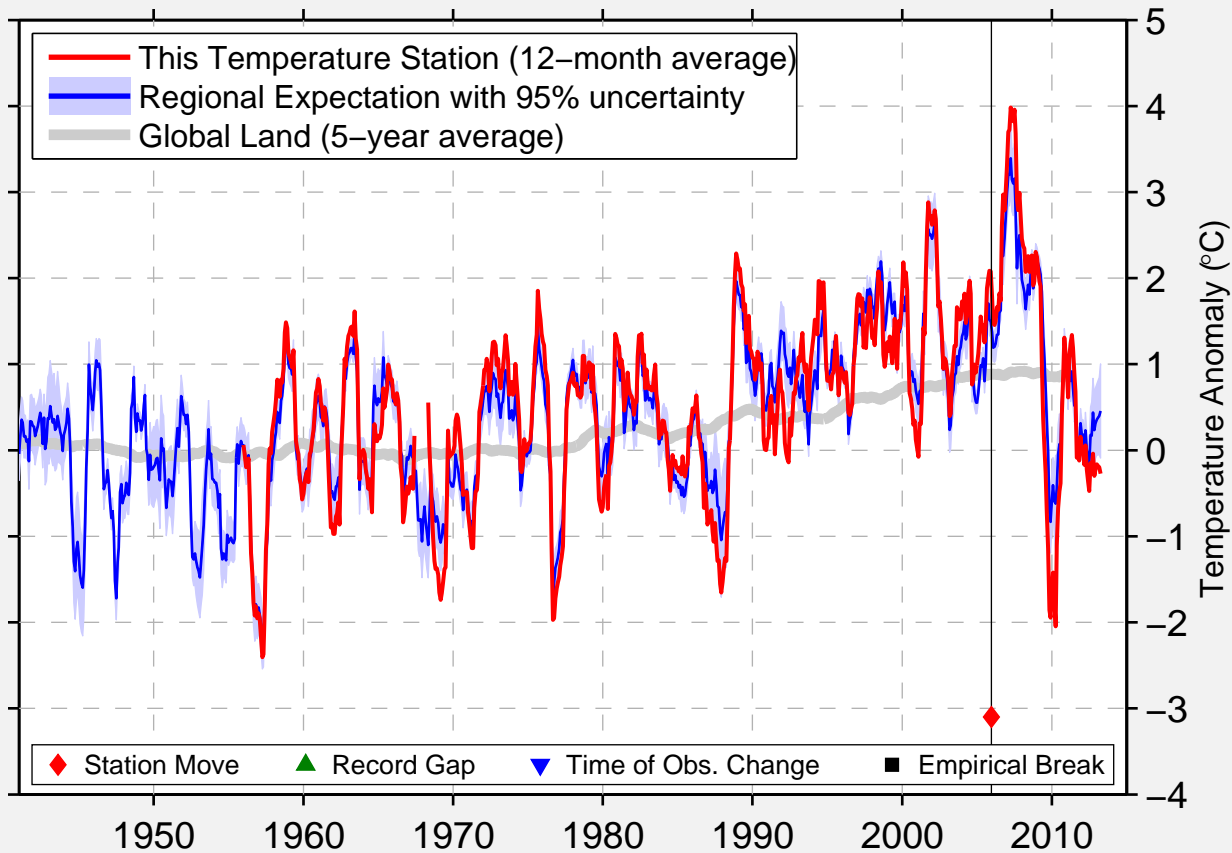

CHOYR (CHOIR) EAST GOVI

46.450 N, 108.217 E (Mongolia)

Data Quality Controlled and Aligned at Breakpoints

Berkeley Earth