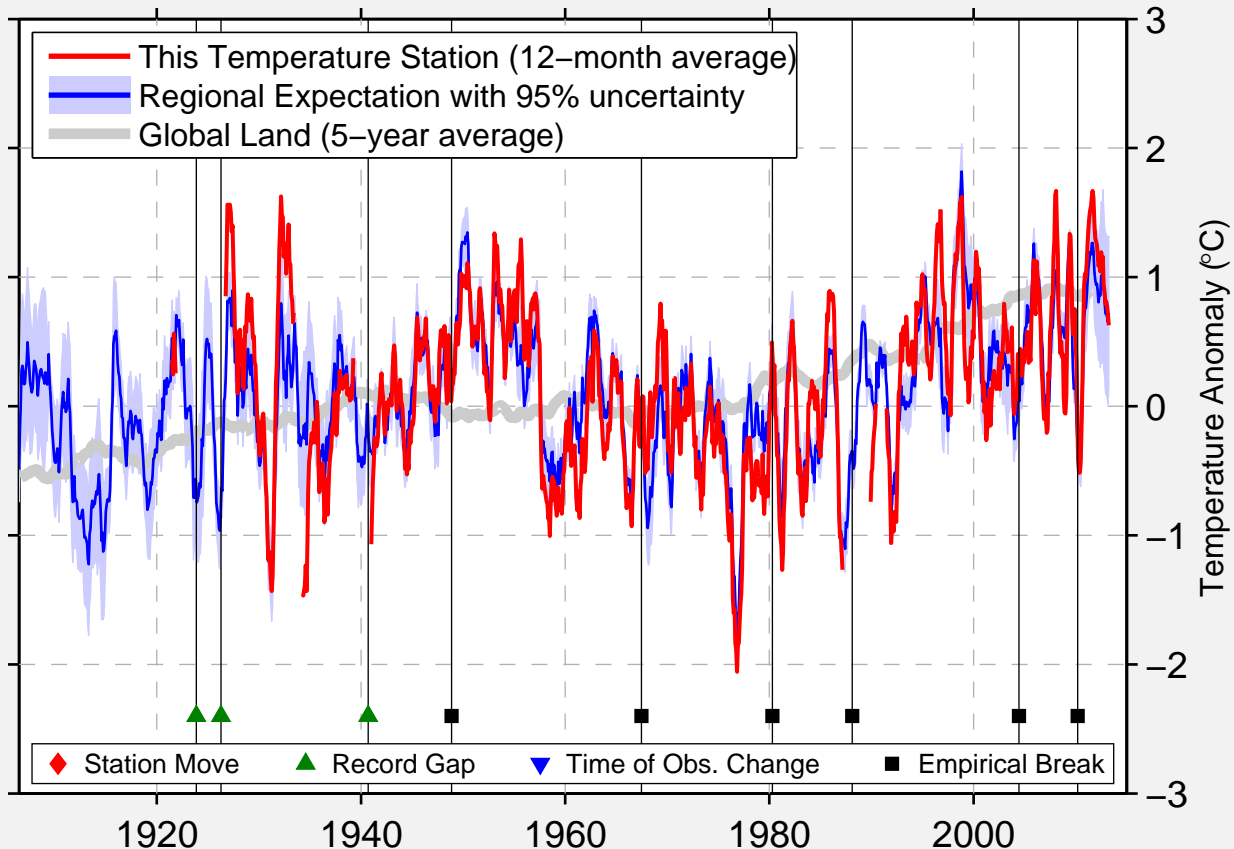

SALTILLO COAH.

25.412 N, 100.996 W (Mexico)

Data Quality Controlled and Aligned at Breakpoints

Berkeley Earth