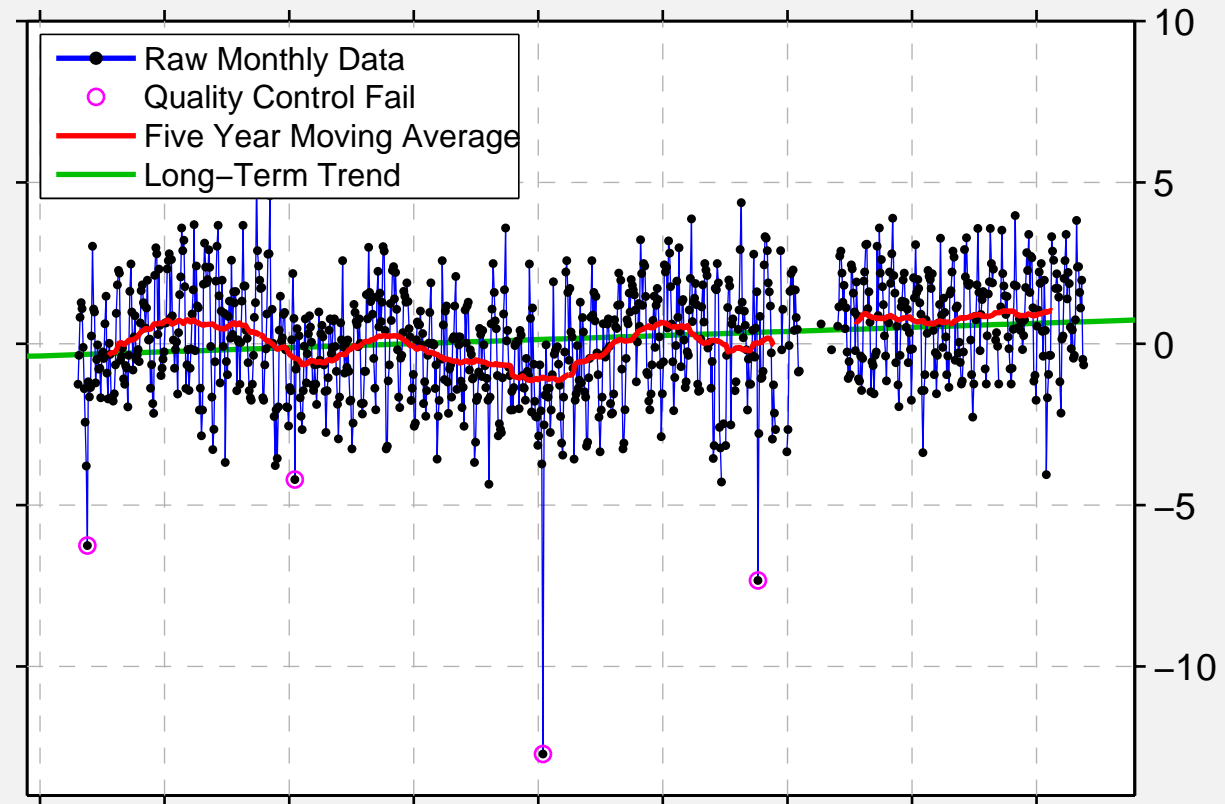

LA PAZ B.C.S.

24.212 N, 110.300 W (Mexico)

- Raw Monthly Data
- Quality Control Fail
- Five Year Moving Average
- Long-Term Trend

Temperature Anomaly (°C)

1930 1940 1950 1960 1970 1980 1990 2000 2010