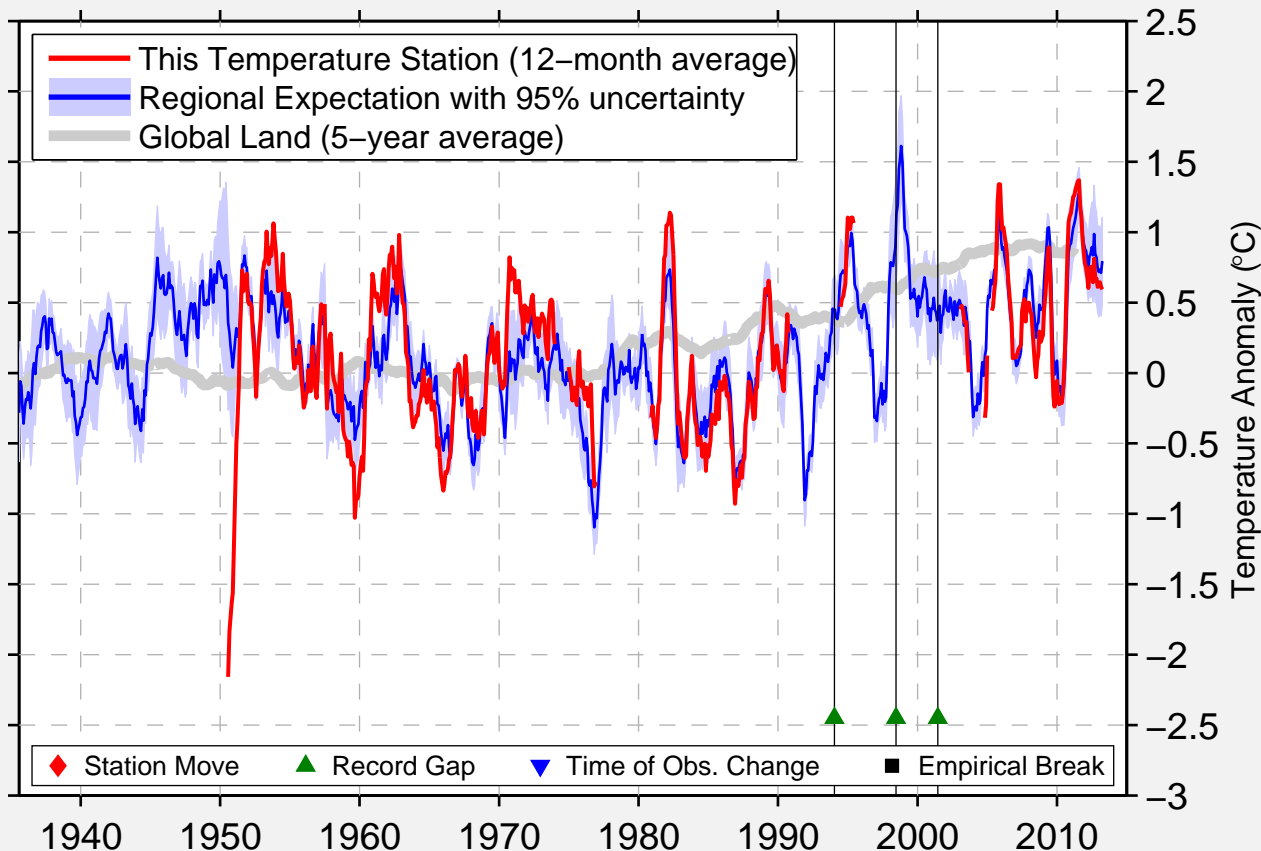

ZACATECAS, ZAC. (LA BUFA, ZAC.)

22.780 N, 102.570 W (Mexico)

Data Quality Controlled and Aligned at Breakpoints

Berkeley Earth