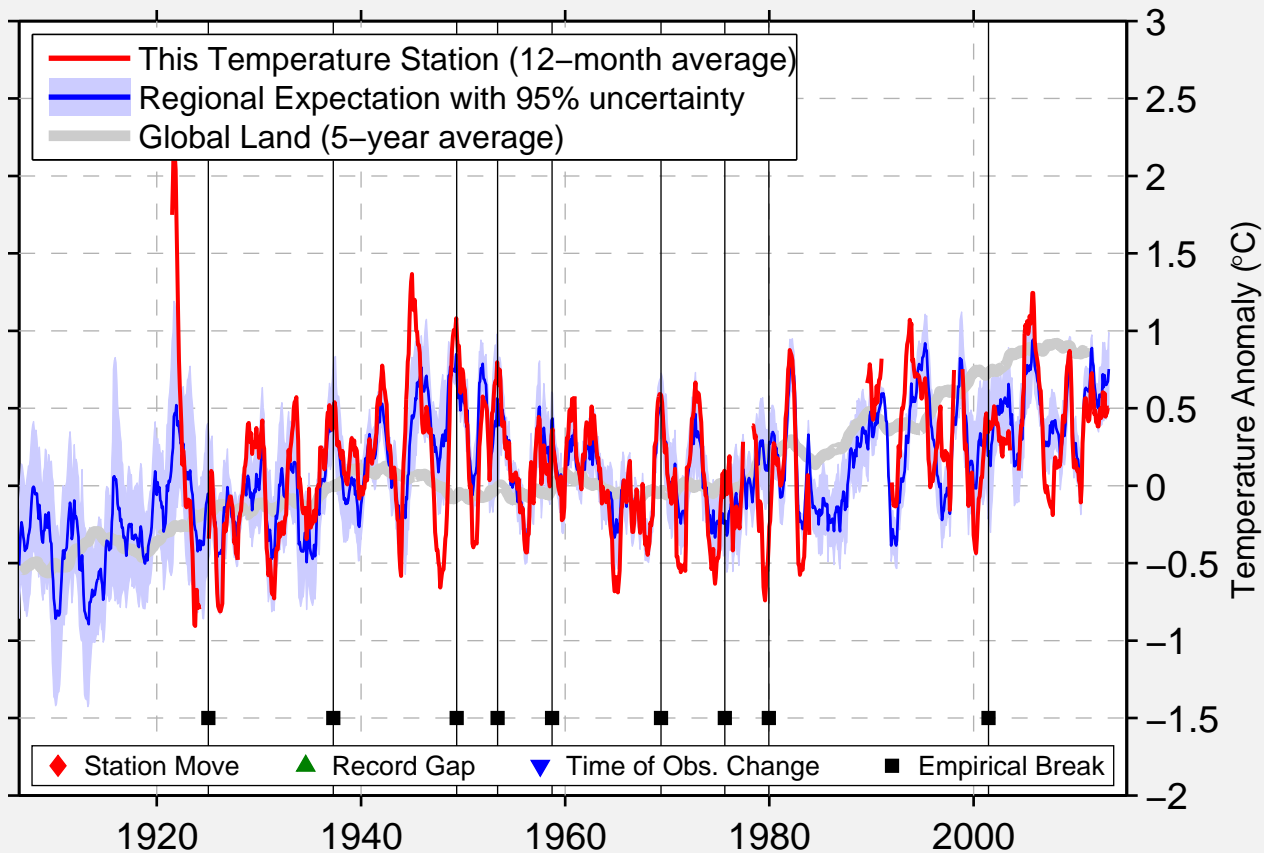

ZAMORA MICH.

19.983 N, 102.317 W (Mexico)

Data Quality Controlled and Aligned at Breakpoints

Berkeley Earth