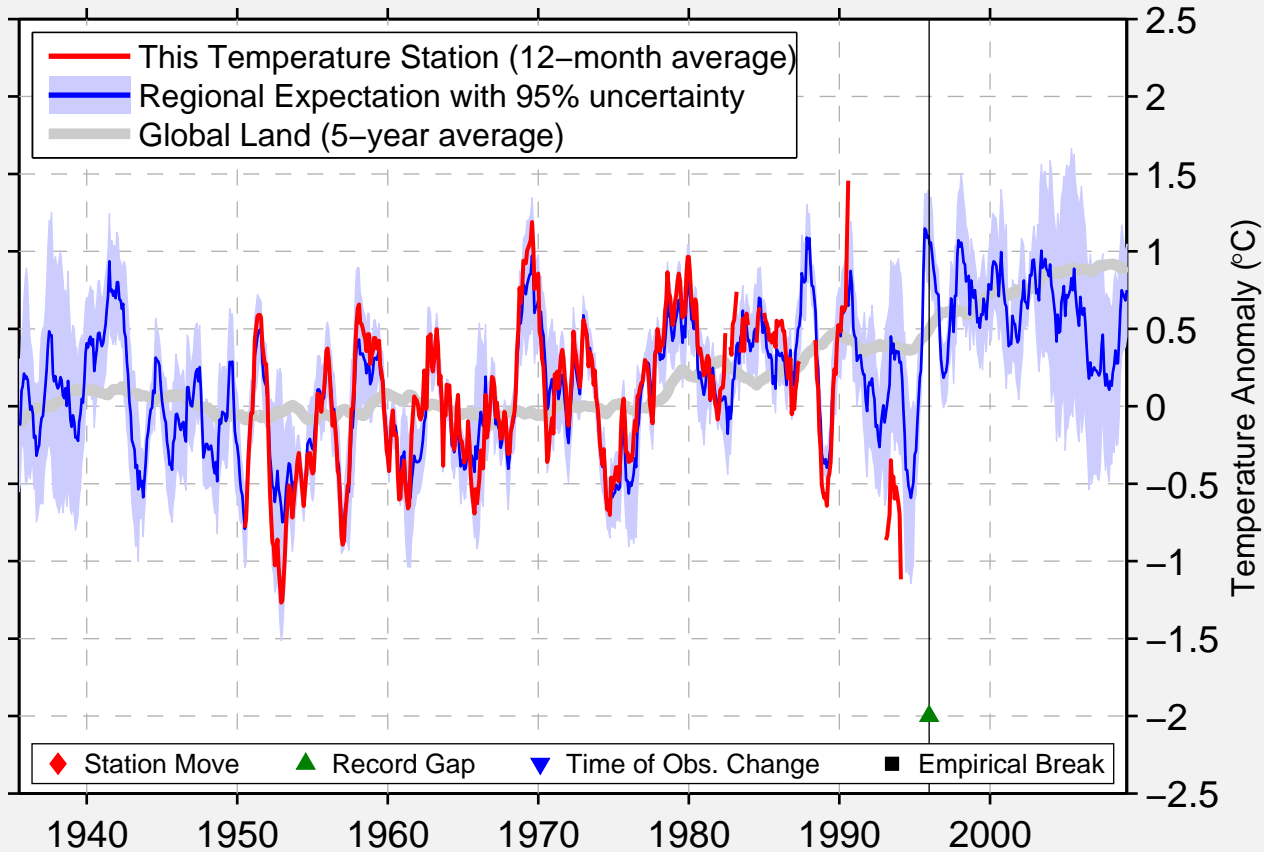

# KIDAL MALI KIDA

18.433 N, 1.350 E (Mali)

Data Quality Controlled and Aligned at Breakpoints

Berkeley Earth