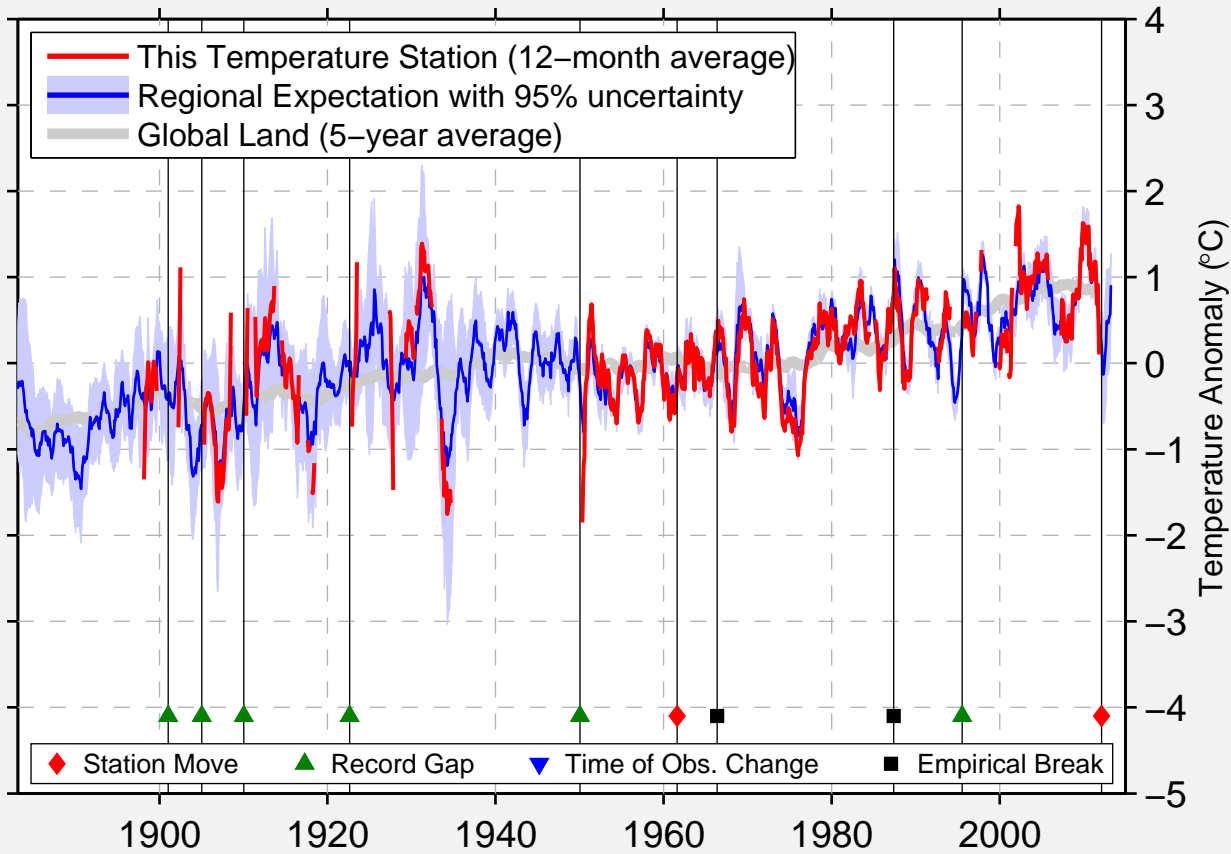

TOMBOUCTOU (TIMBUKTU)

16.716 N, 2.988 W (Mali)

Data Quality Controlled and Aligned at Breakpoints

Berkeley Earth