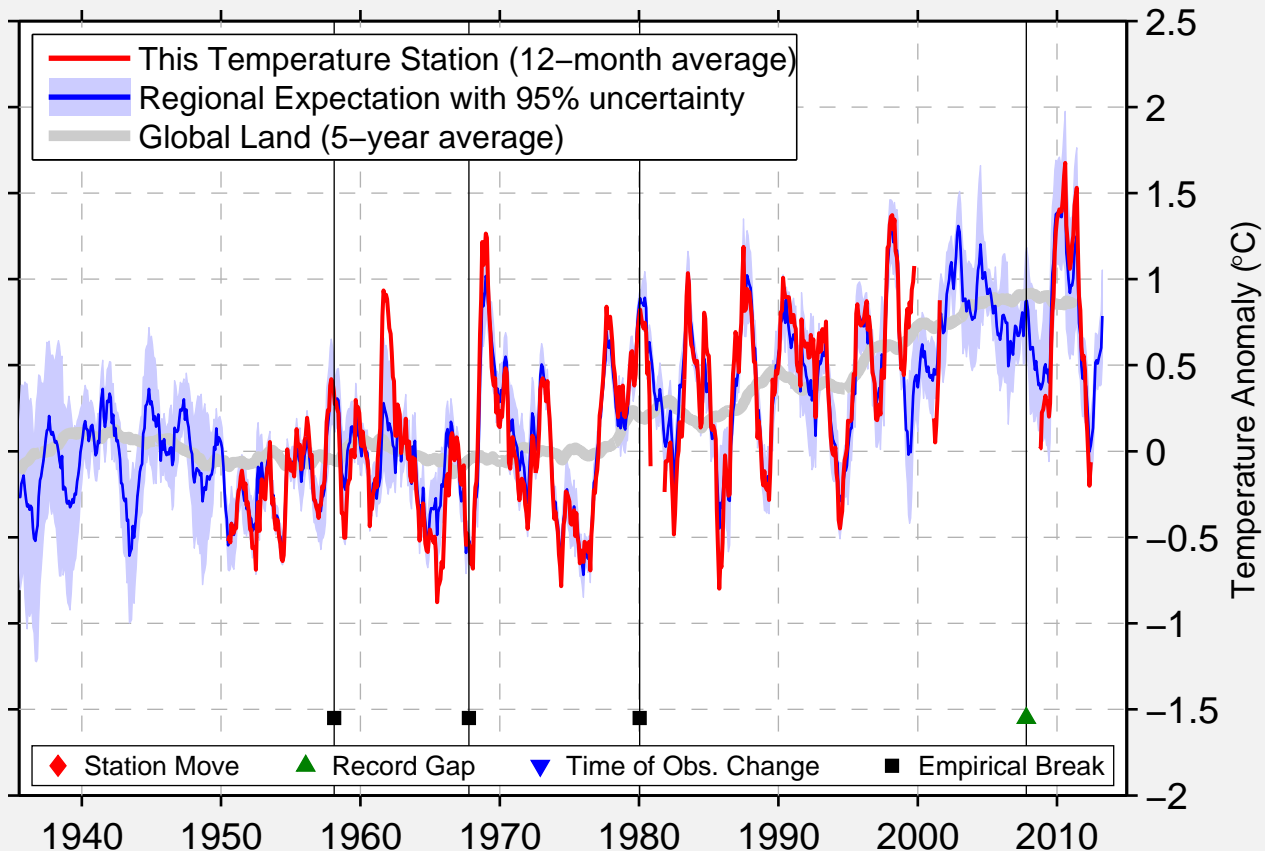

# NIORO MALI NIOR

15.233 N, 9.350 W (Mali)

Data Quality Controlled and Aligned at Breakpoints

Berkeley Earth