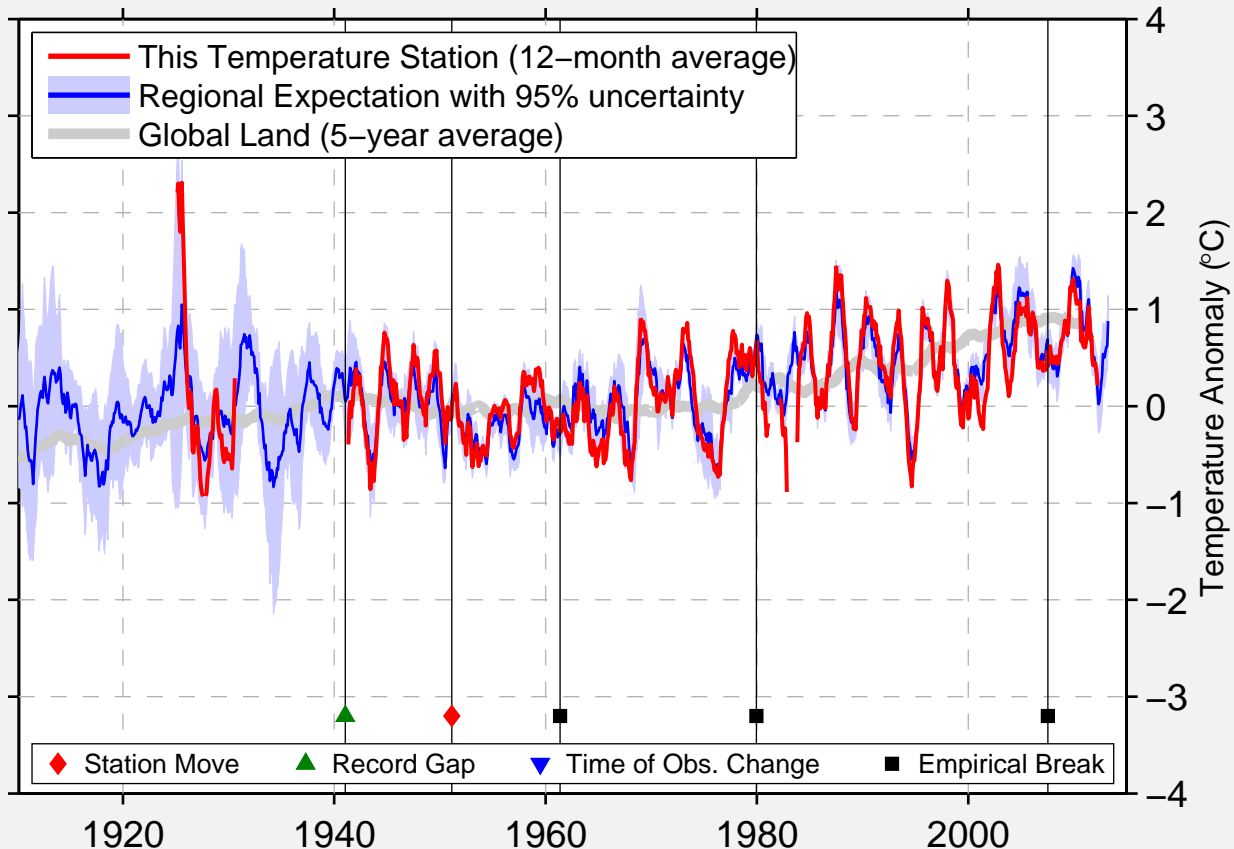

MOPTI

14.517 N, 4.100 W (Mali)

Data Quality Controlled and Aligned at Breakpoints

Berkeley Earth