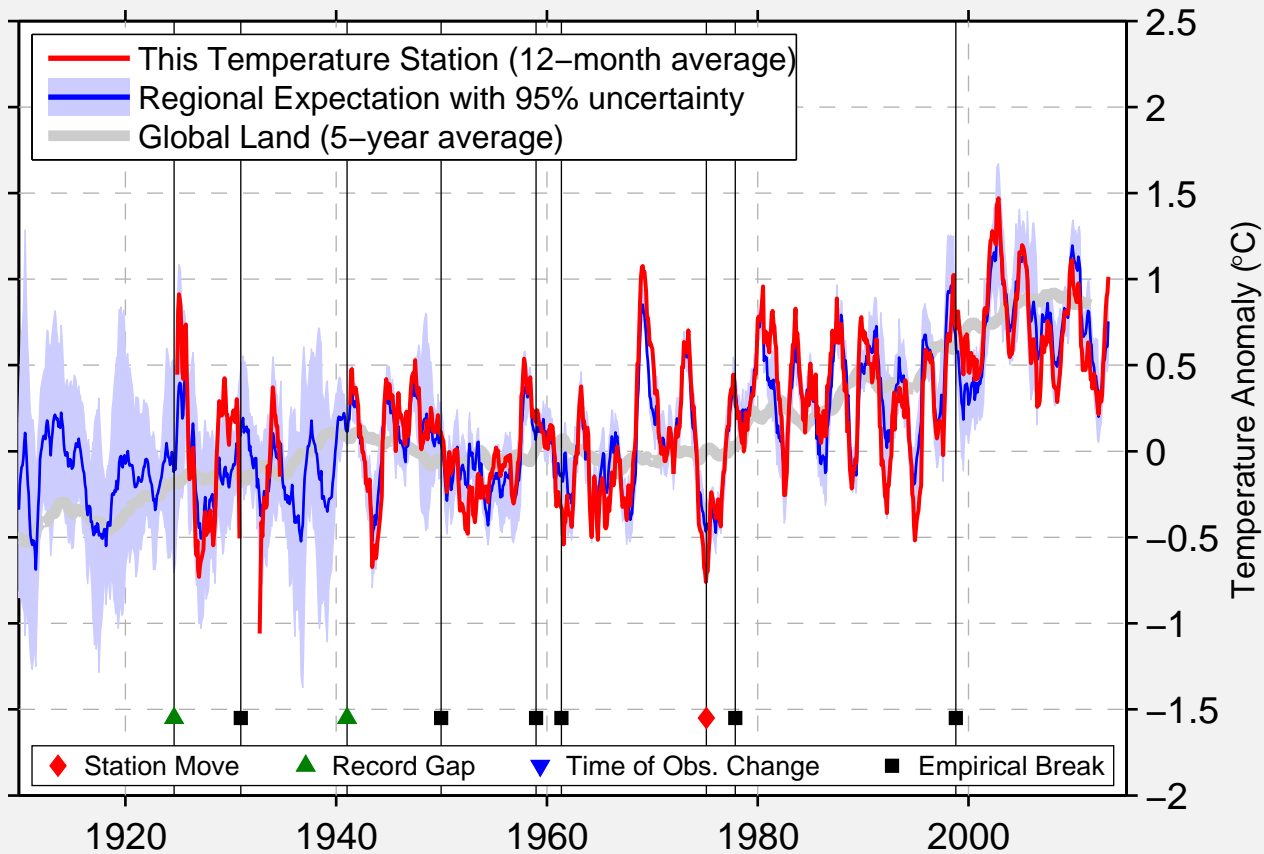

# BAMAKO/SENOU

12.550 N, 7.978 W (Mali)

Data Quality Controlled and Aligned at Breakpoints

Berkeley Earth