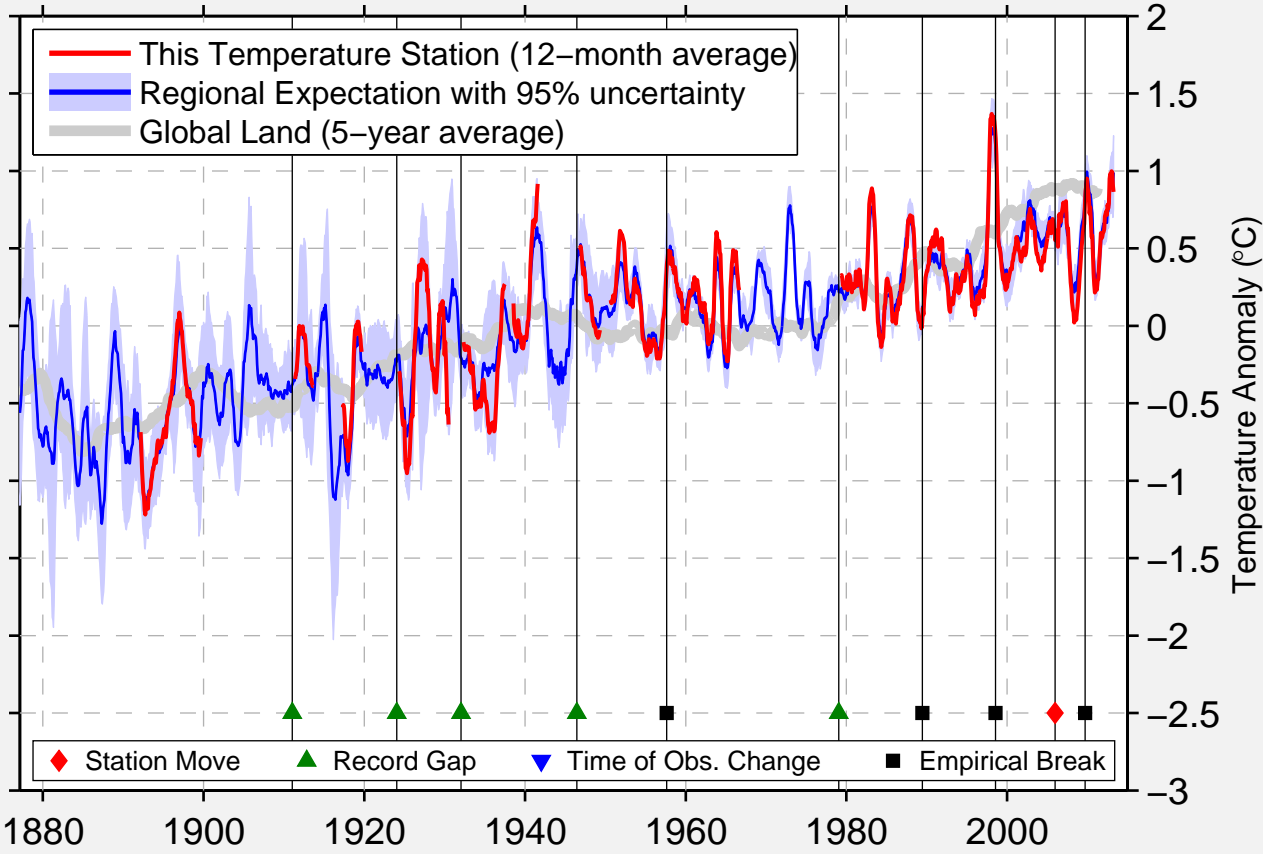

# LABUAN ISL. / SABAH

5.240 N, 115.210 E (Malaysia)

Data Quality Controlled and Aligned at Breakpoints

Berkeley Earth