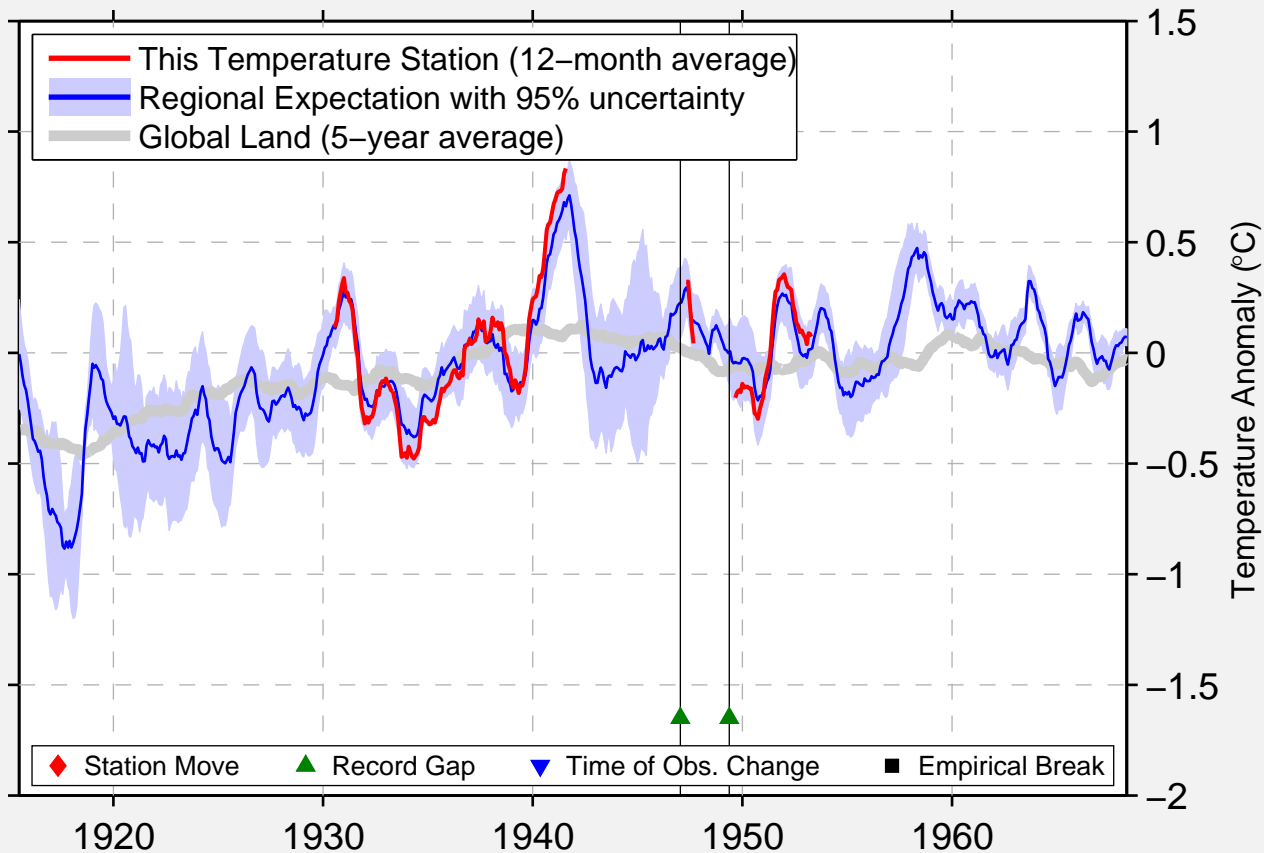

KUALA LIPIS

4.183 N, 102.050 E (Malaysia)

Data Quality Controlled and Aligned at Breakpoints

Berkeley Earth