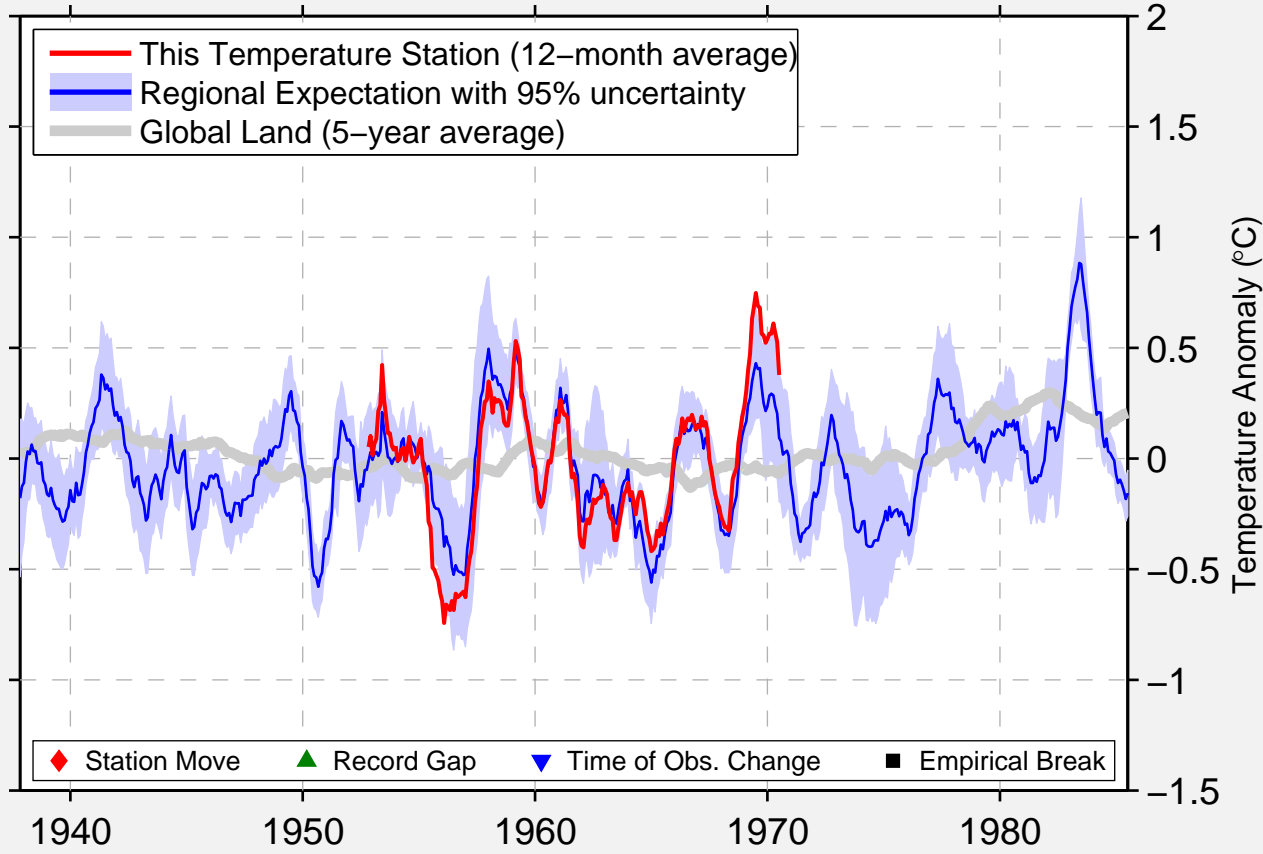

KARONGA

9.950 S, 33.883 E (Malawi)

Data Quality Controlled and Aligned at Breakpoints

Berkeley Earth