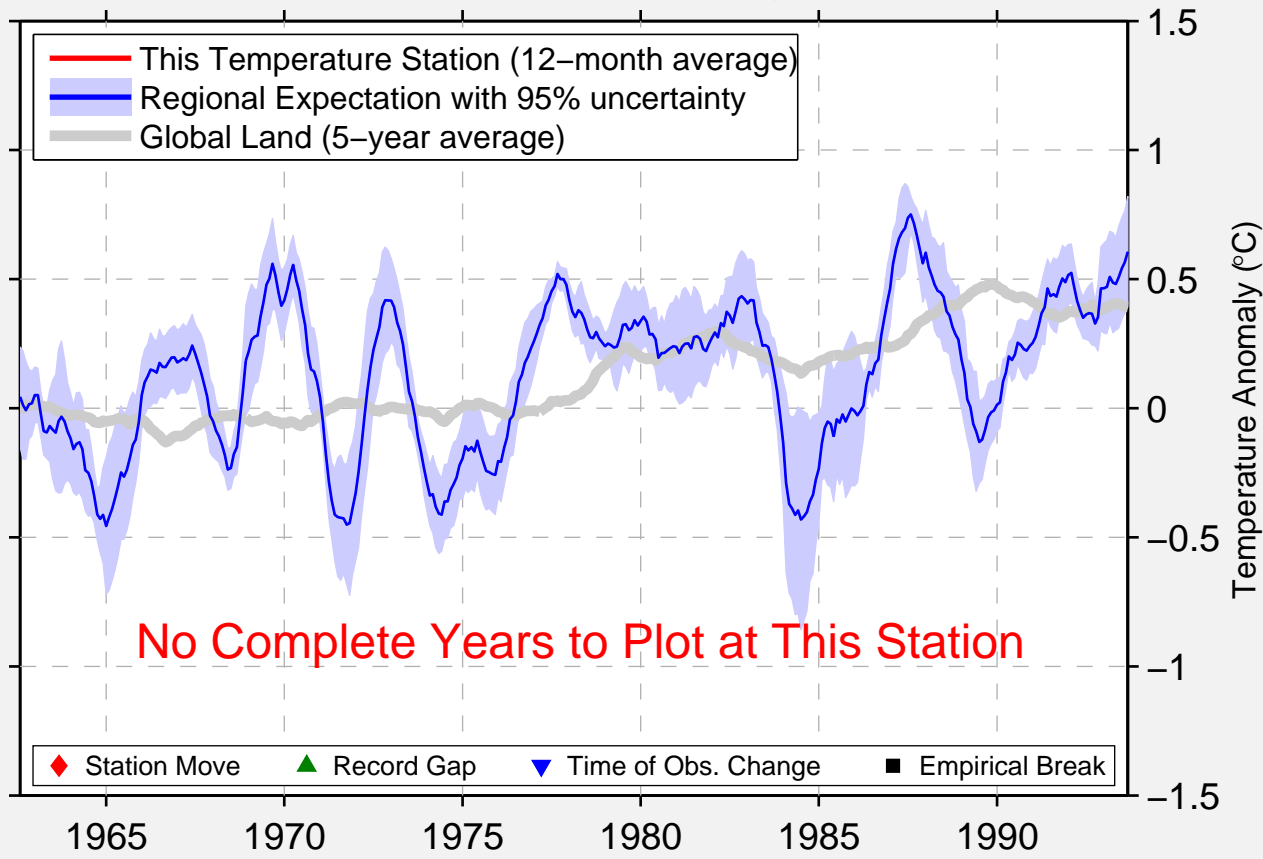

# VOHEMAR

13.367 S, 50.000 E (Madagascar)

No Complete Years to Plot at This Station

◆ Station Move    ▲ Record Gap    ▼ Time of Obs. Change    ■ Empirical Break