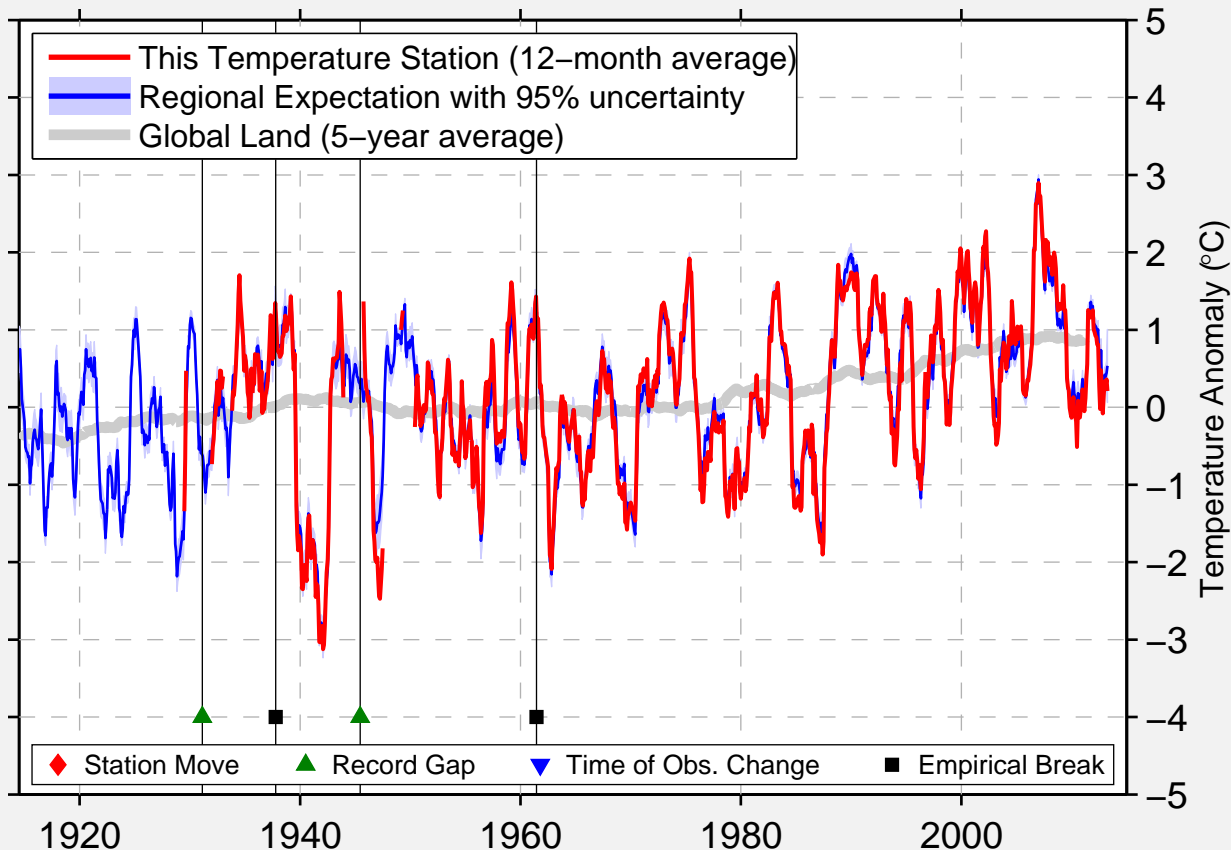

KLAIPEDA

55.732 N, 21.079 E (Lithuania)

Data Quality Controlled and Aligned at Breakpoints

Berkeley Earth