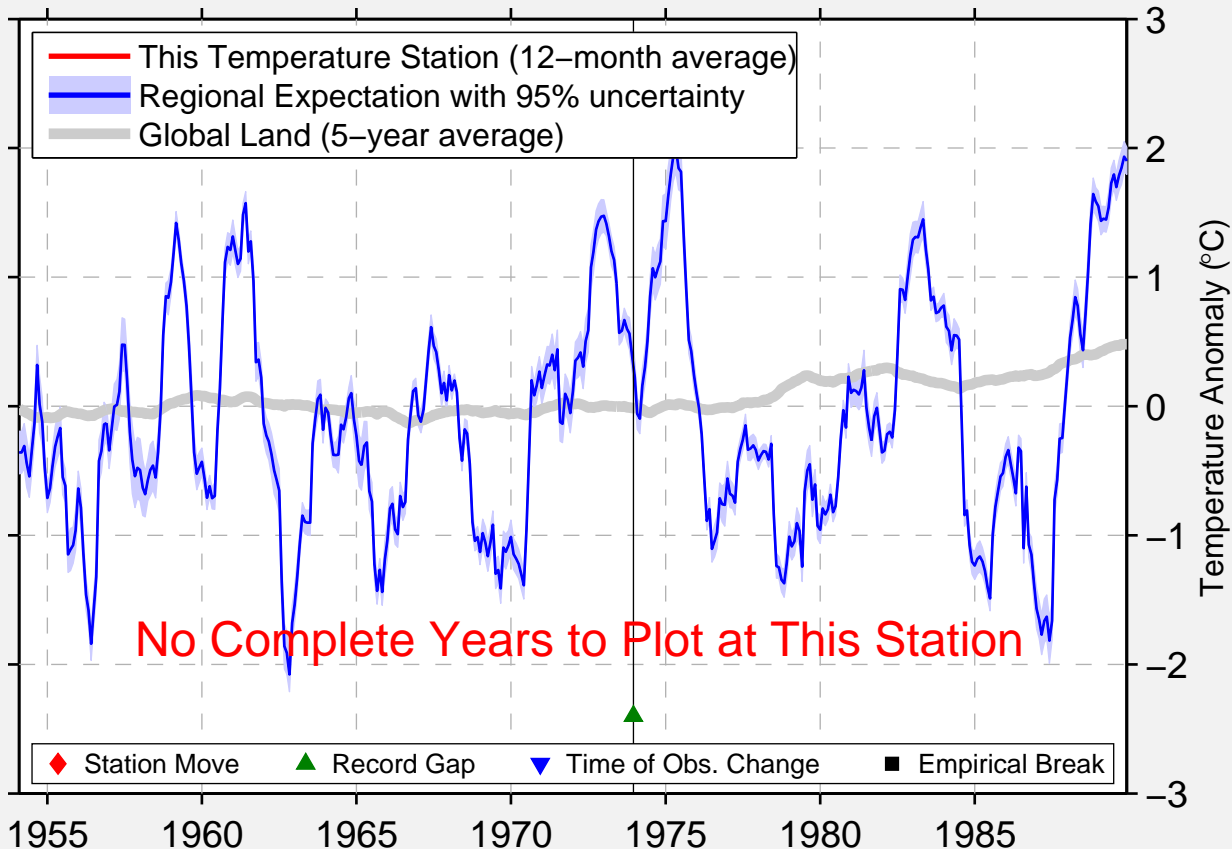

# AUCE

56.467 N, 22.900 E (Latvia)

No Complete Years to Plot at This Station

◆ Station Move    ▲ Record Gap    ▼ Time of Obs. Change    ■ Empirical Break