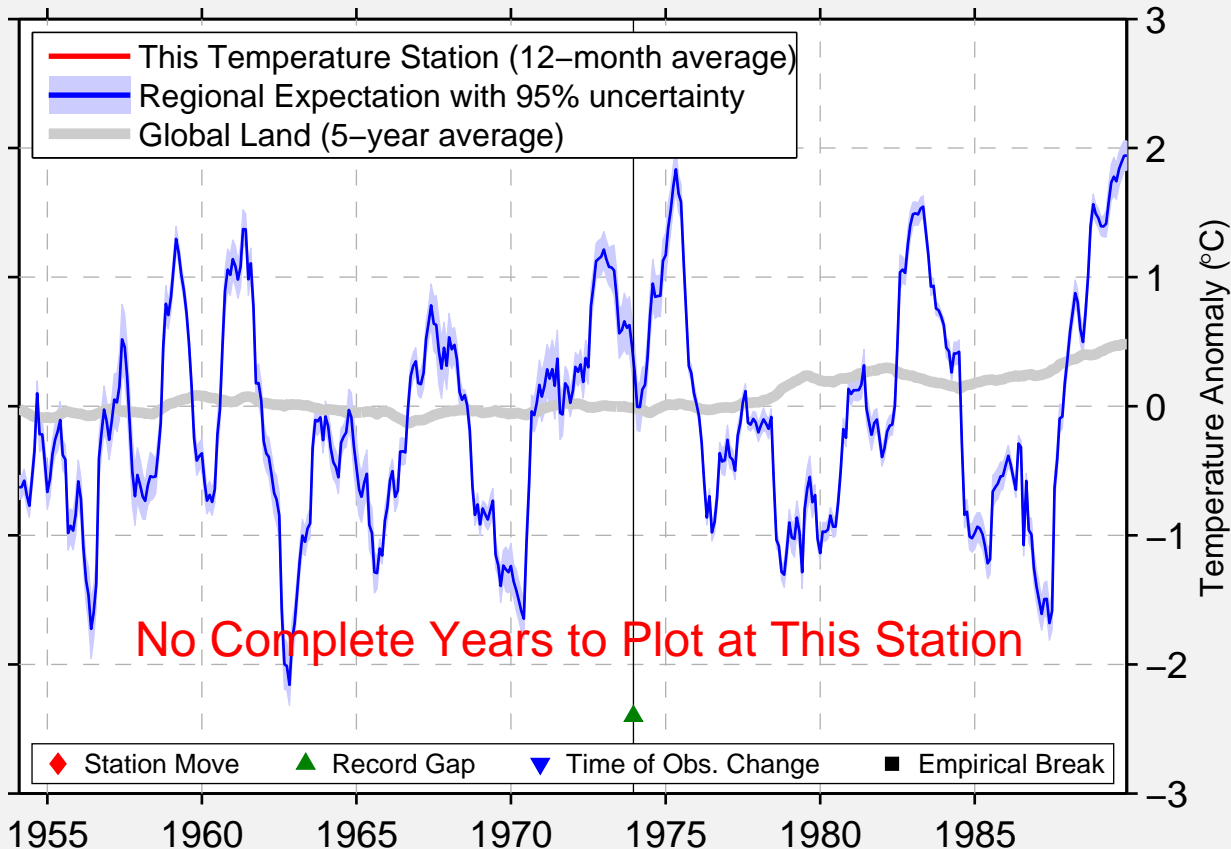

# RUCAVA

56.156 N, 21.170 E (Latvia)

No Complete Years to Plot at This Station

◆ Station Move    ▲ Record Gap    ▼ Time of Obs. Change    ■ Empirical Break