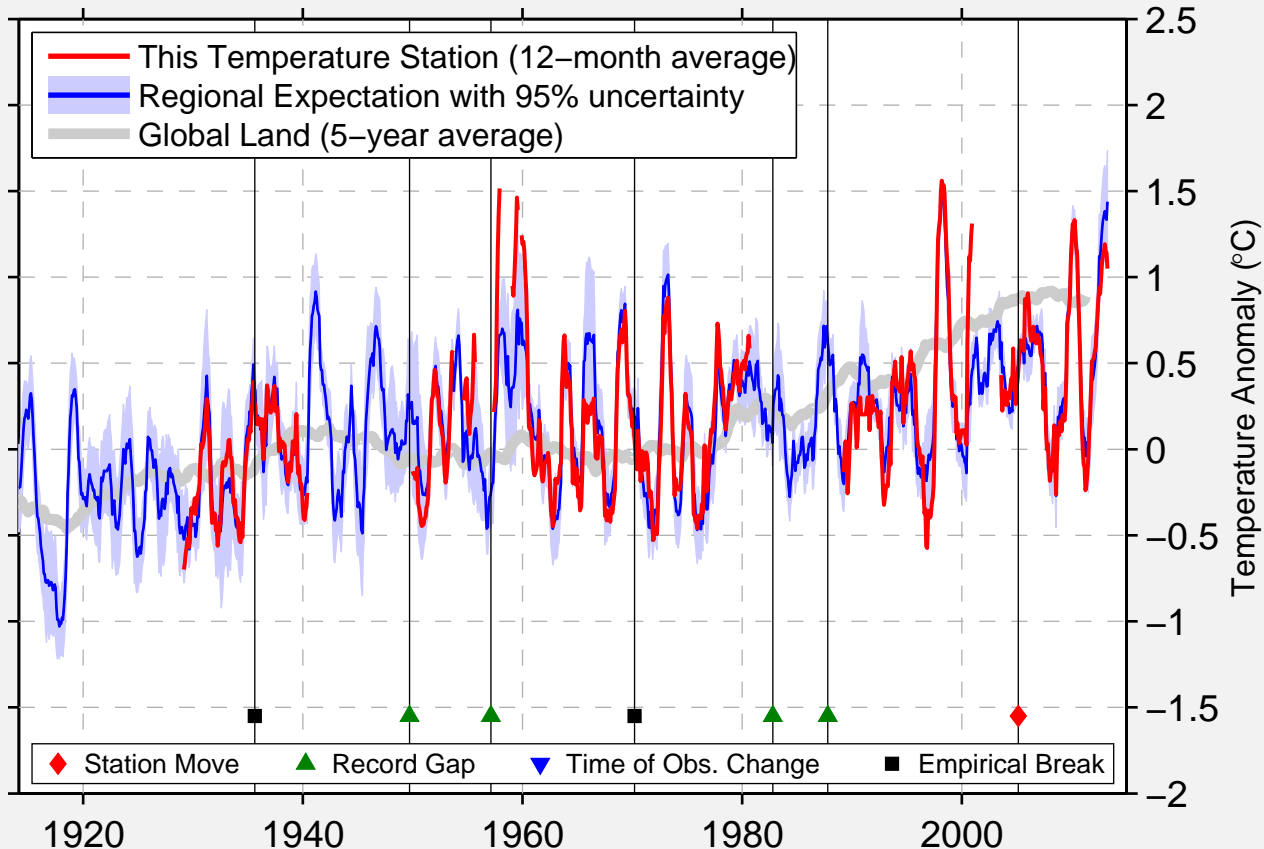

PAKSE (BACK-UP)

15.118 N, 105.471 E (Laos)

Data Quality Controlled and Aligned at Breakpoints

Berkeley Earth