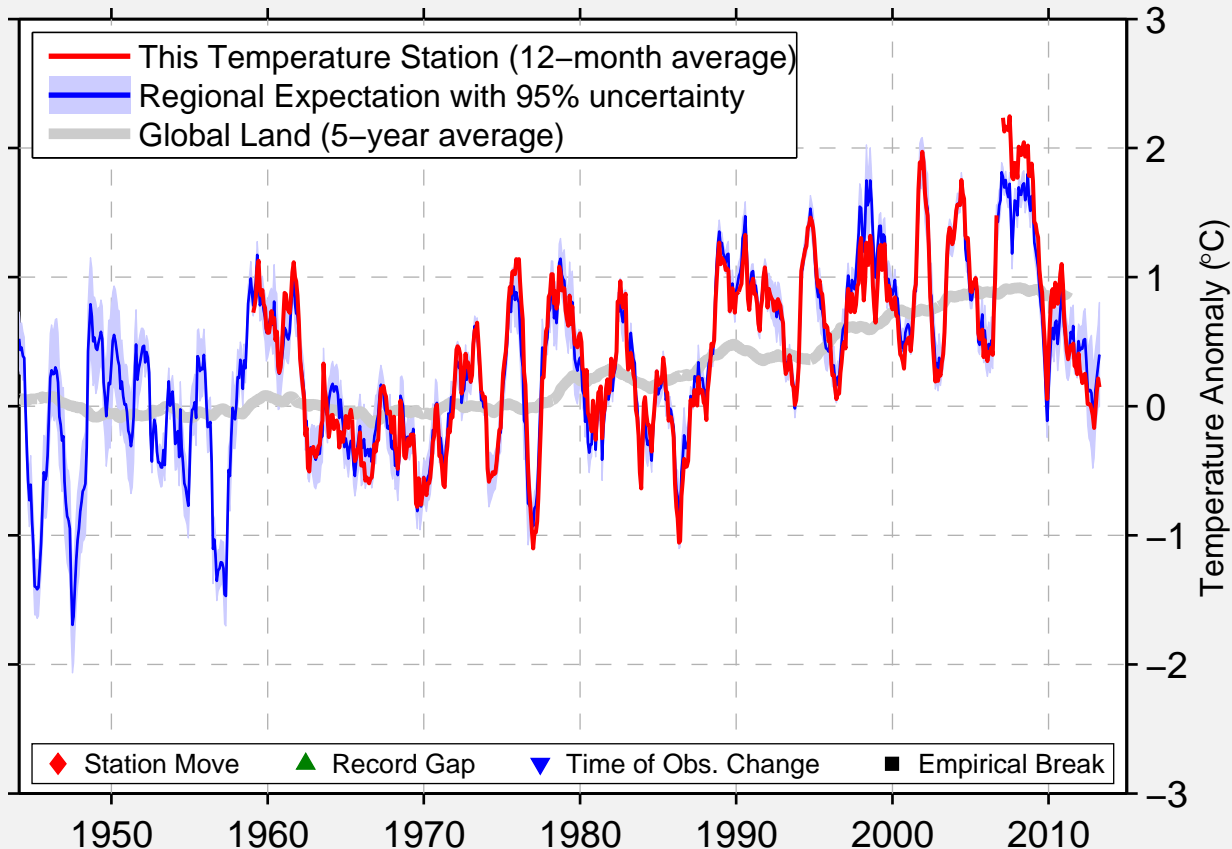

CHONGJIN

41.783 N, 129.817 E (Korea, North)

Data Quality Controlled and Aligned at Breakpoints

Berkeley Earth