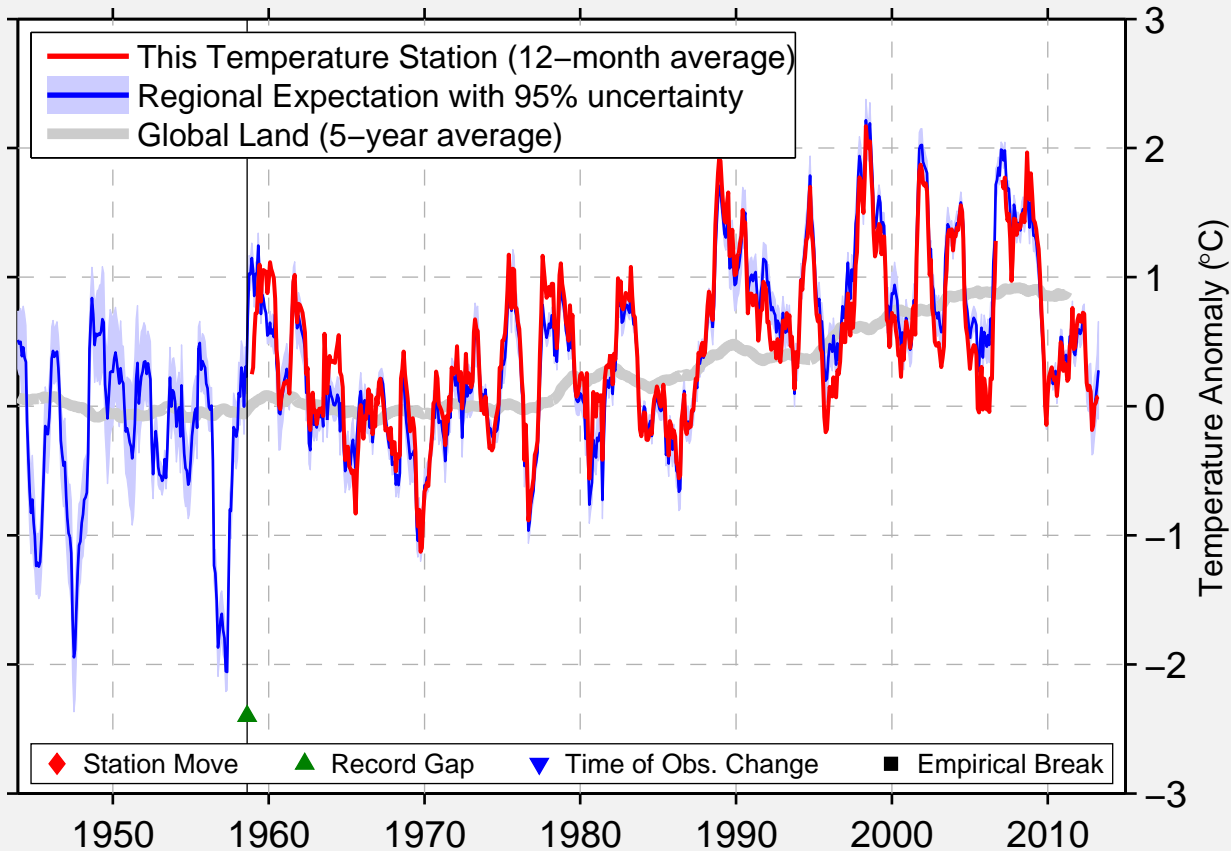

KANGGYE

40.967 N, 126.600 E (Korea, North)

Data Quality Controlled and Aligned at Breakpoints

Berkeley Earth