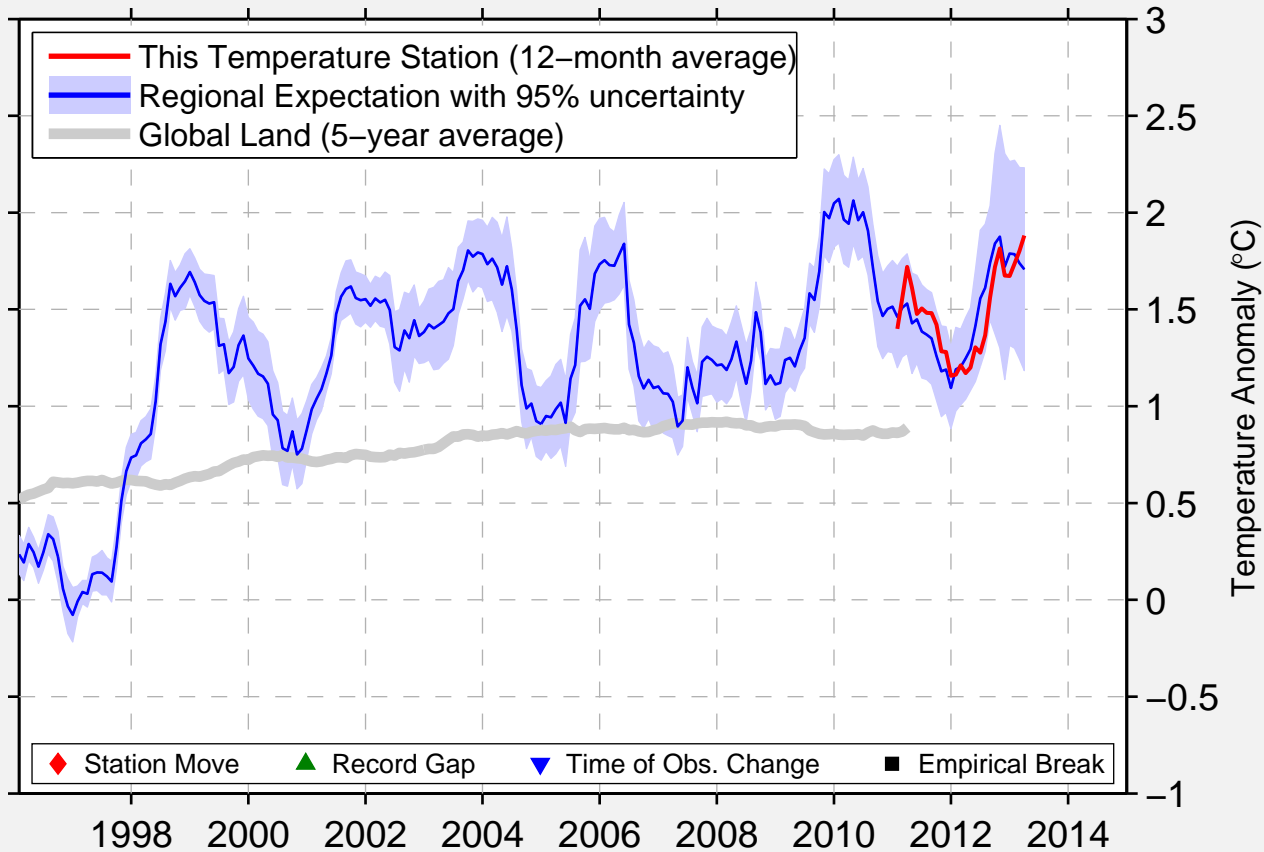

PERSIAN GULF AIRPORT

27.367 N, 54.733 E (Iran)

Data Quality Controlled and Aligned at Breakpoints

Berkeley Earth