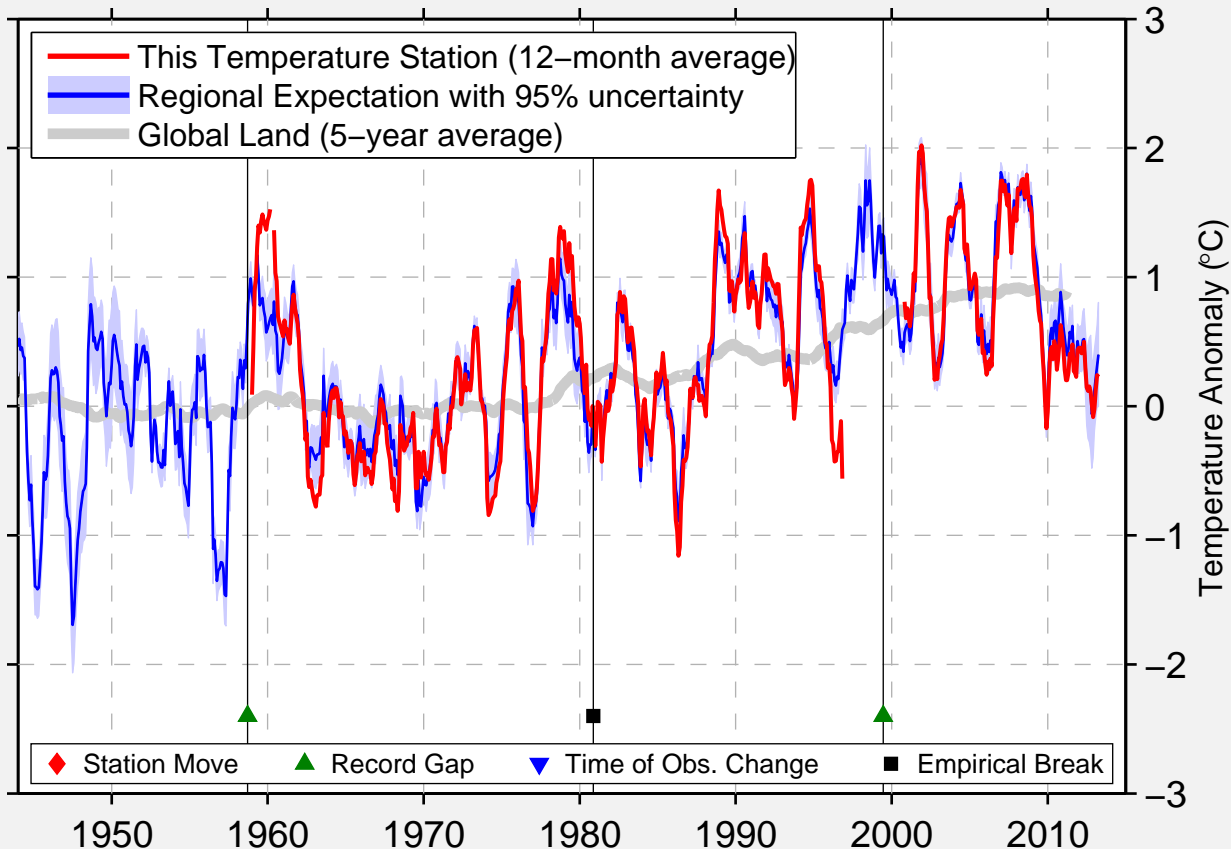

KIMCHAEK

40.667 N, 129.199 E (Korea, North)

Data Quality Controlled and Aligned at Breakpoints

Berkeley Earth