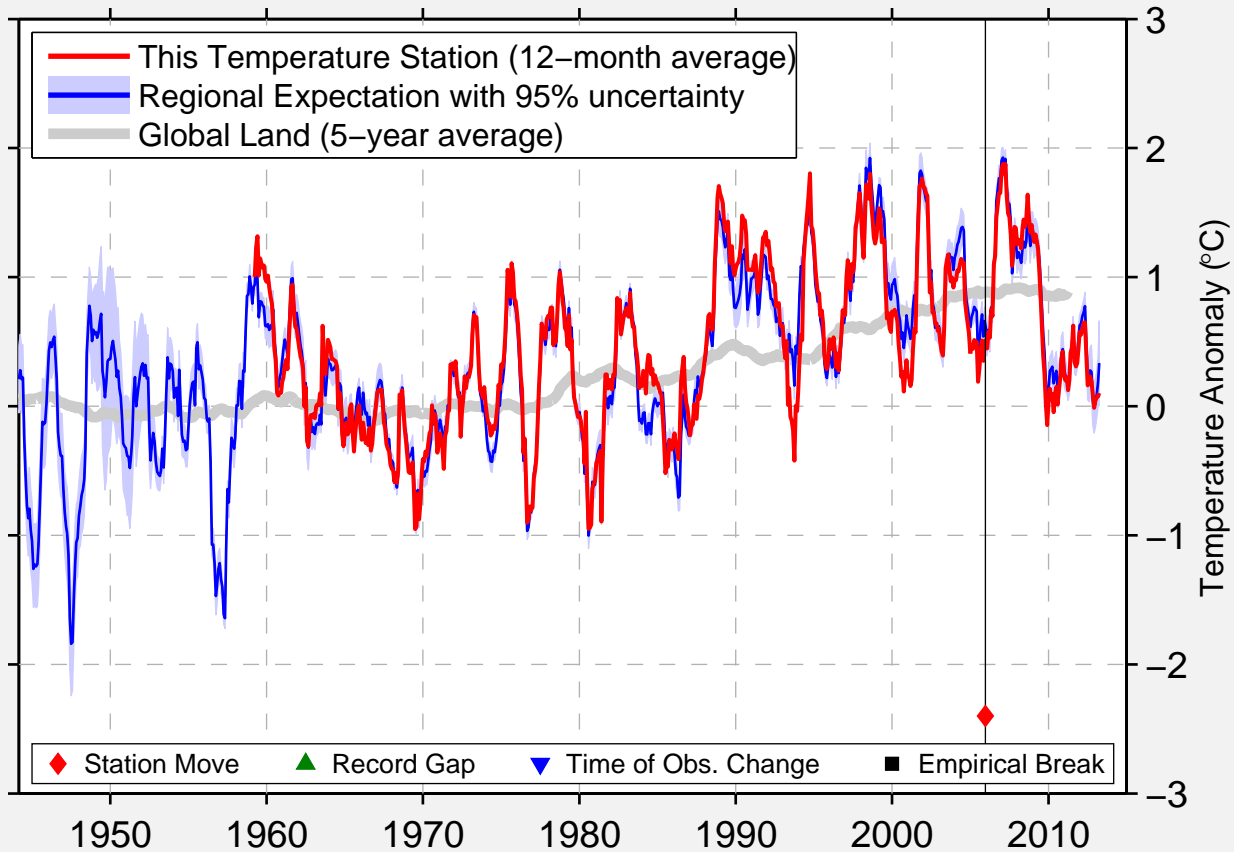

SINUJU

40.100 N, 124.350 E (Korea, North)

Data Quality Controlled and Aligned at Breakpoints

Berkeley Earth