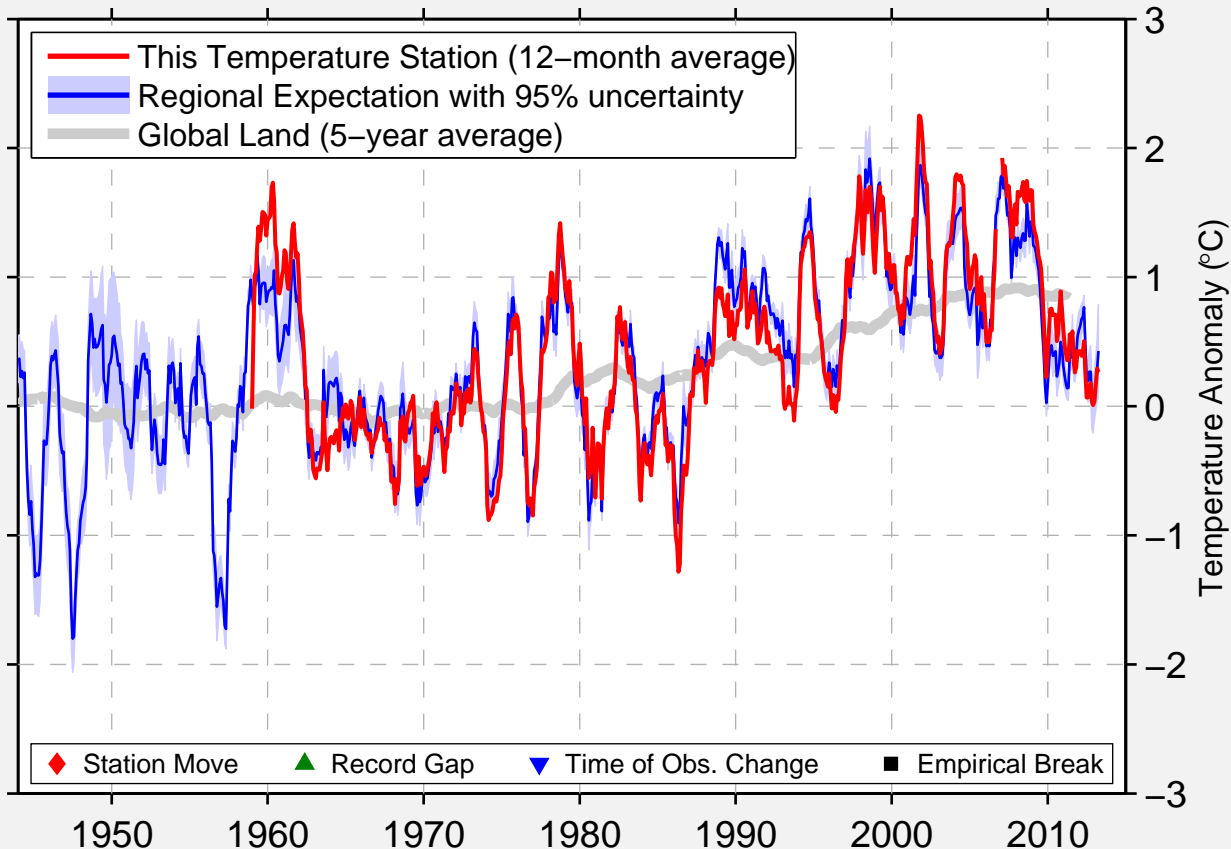

# HAMHEUNG

39.933 N, 127.550 E (Korea, North)

Data Quality Controlled and Aligned at Breakpoints

Berkeley Earth