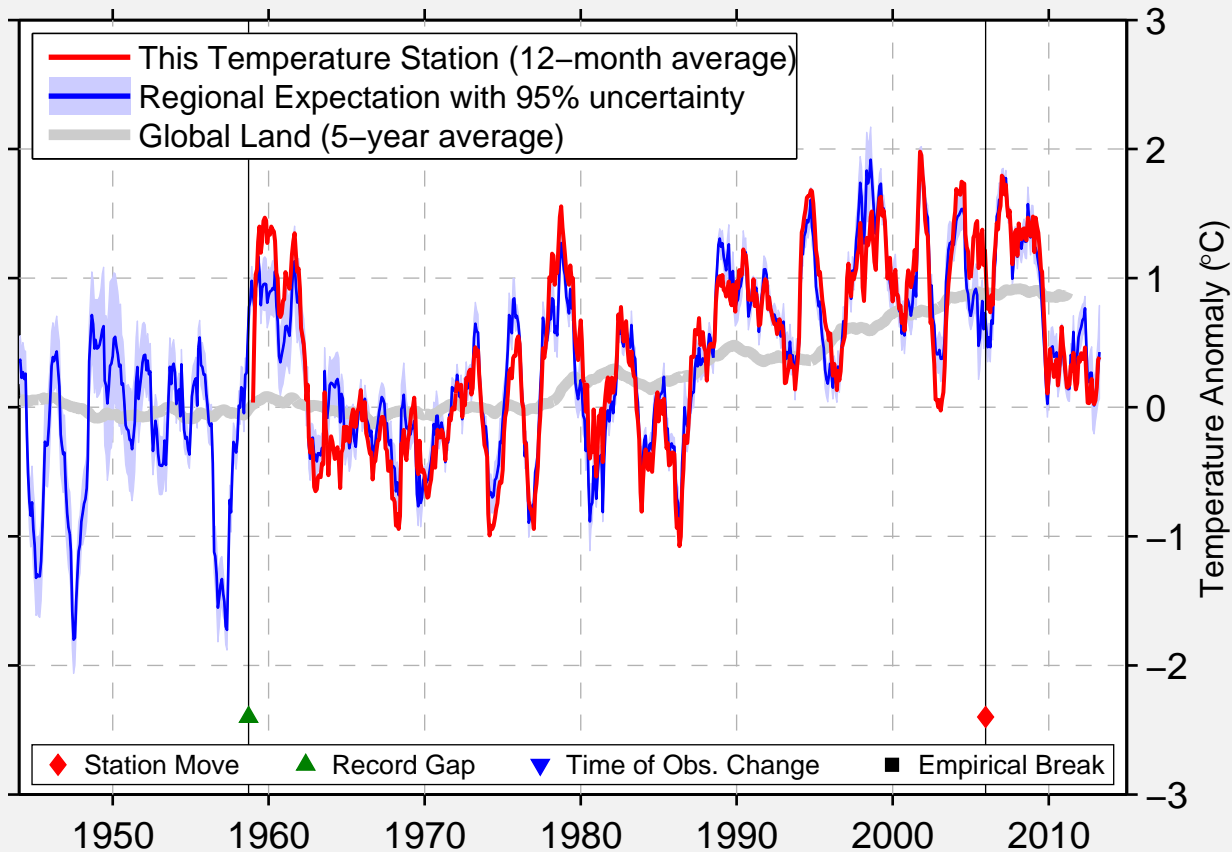

WONSAN

39.200 N, 127.367 E (Korea, North)

Data Quality Controlled and Aligned at Breakpoints

Berkeley Earth