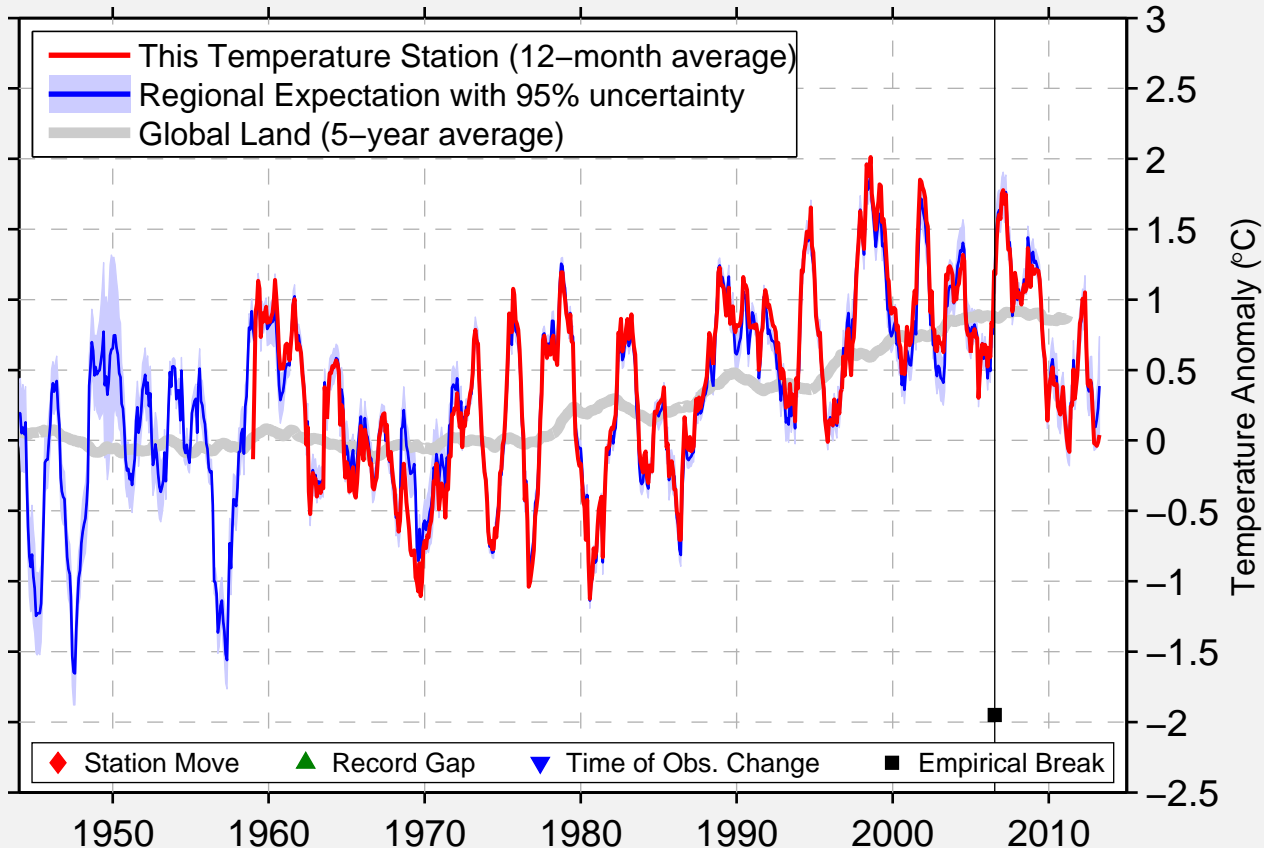

HAEJU

38.033 N, 125.700 E (Korea, North)

Data Quality Controlled and Aligned at Breakpoints

Berkeley Earth