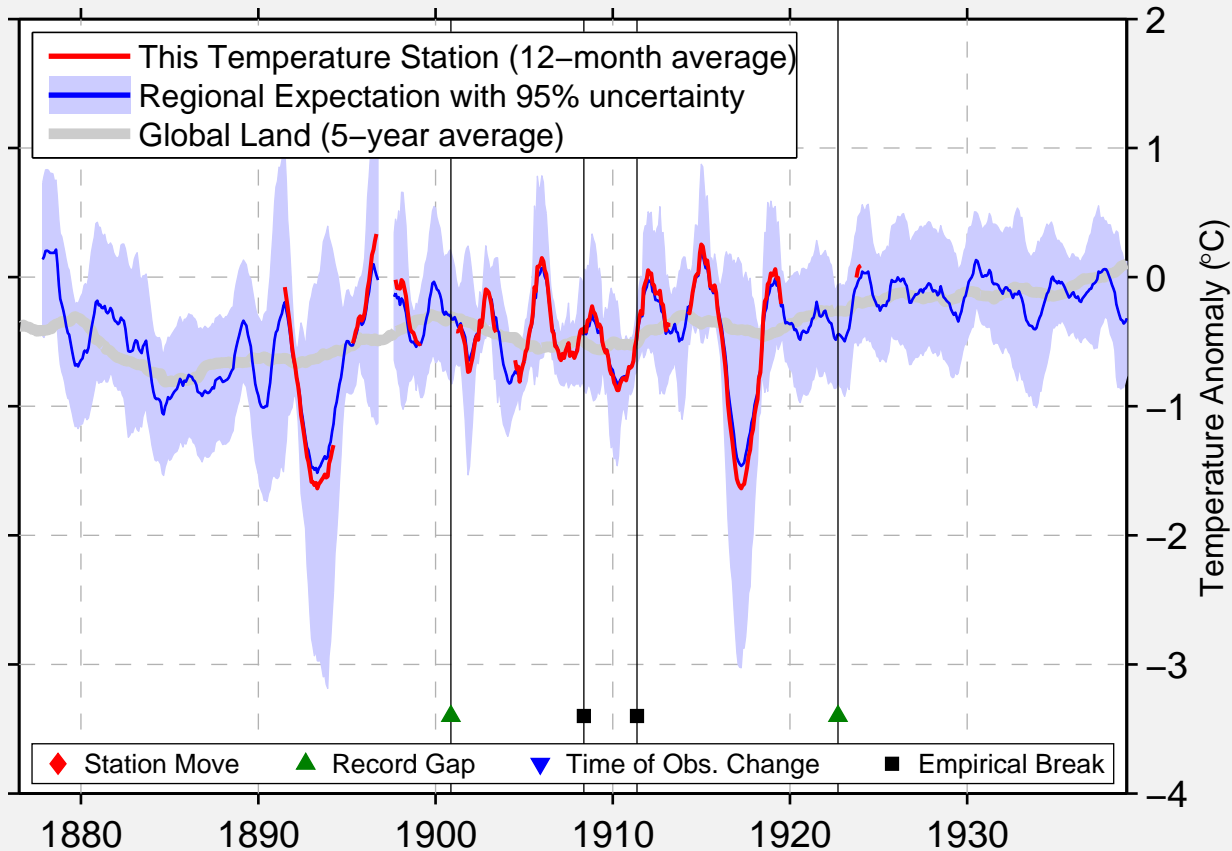

MALDEN ISLAND (NORPAX)

4.014 S, 155.000 W (Kiribati)

Data Quality Controlled and Aligned at Breakpoints

Berkeley Earth